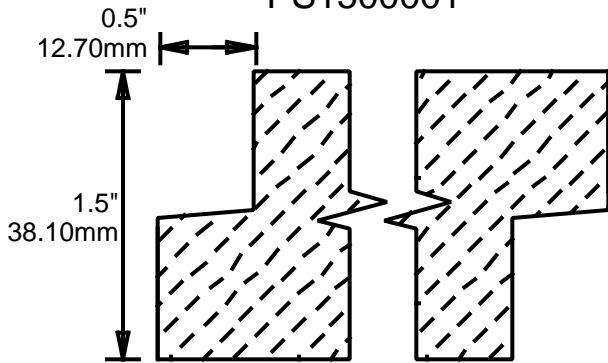

WEINIG TONGUE-AND-GROOVE PATTERNS

PS1470PV1

SHIPLAP

PS1500001

PS1542R01

4.25"
107.95mm

PS1554R01

5.437"
138.10mm

PS7150P01

PT7150PP1

5.375"
136.53mm

PS7151VV1

PS7153RP1

PS7154RR1

PS7154RR2

**PRINT
THIS SECTION**