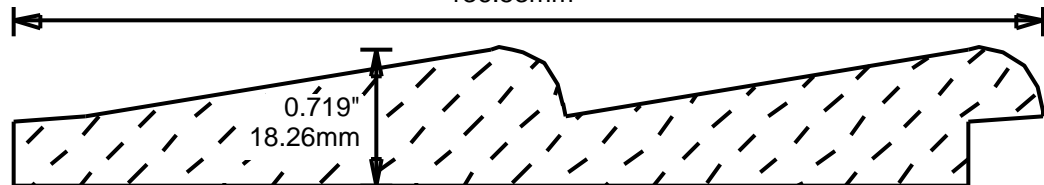

PS1566P01

**PRINT
THIS SECTION**

**ORDERING
INFORMATION**

**RETURN TO
Table of Contents**

**RETURN TO
Beginning of Section**

WEINIG TONGUE-AND-GROOVE PATTERNS

SHIPLAP

PS7100001

PS7150P01

PT7150PP1

5.375"
136.53mm

PS7151VV1

PS7153RP1

PS7154RR1

PS7154RR2

**PRINT
THIS SECTION**