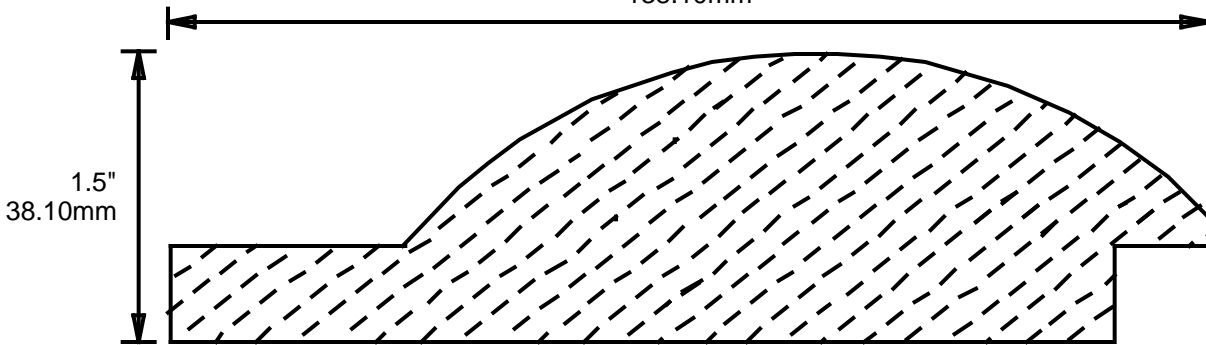

WEINIG TONGUE-AND-GROOVE PATTERNS

PS1470PV1

SHIPLAP

PS1500001

PS1542R01

4.25"
107.95mm

PS1554R01

5.437"
138.10mm

PS7150P01

PT7150PP1

5.375"
136.53mm

PS7151VV1

PS7153RP1

PS7154RR1

PS7154RR2

**PRINT
THIS SECTION**