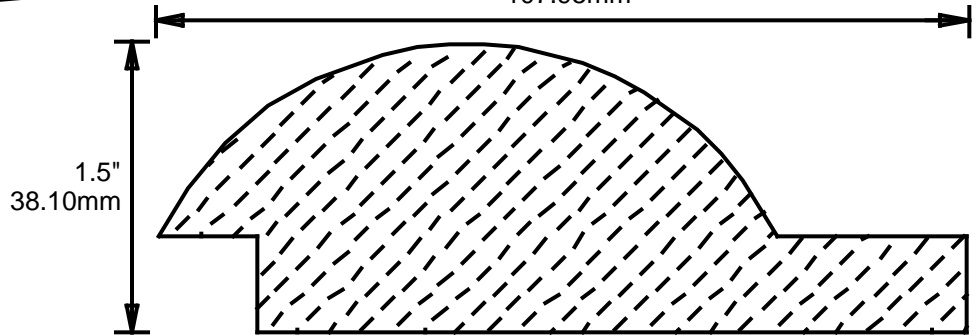

WEINIG TONGUE-AND-GROOVE PATTERNS

PS1470PV1

SHIPLAP

PS1500001

PS1542R01

4.25"
107.95mm

PS1554R01

5.437"
138.10mm