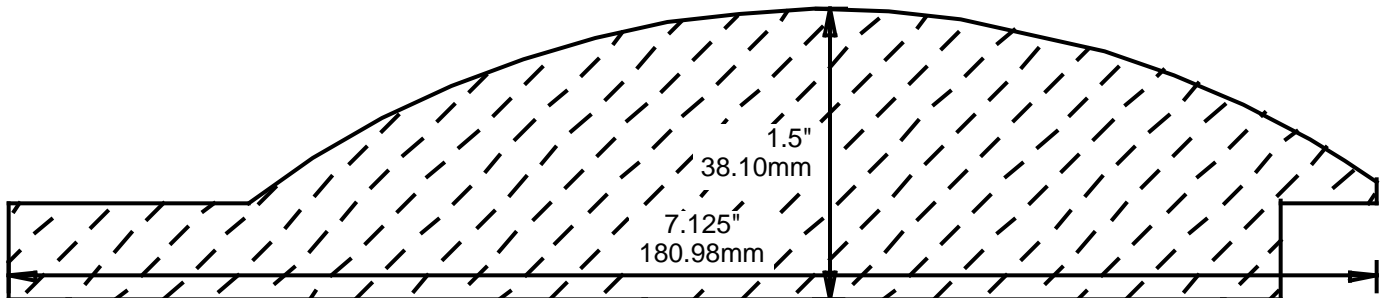

WEINIG TONGUE-AND-GROOVE PATTERNS

PS1470PV1

SHIPLAP

PS1500001

PS1542R01

4.25"
107.95mm

PS1554R01

5.437"
138.10mm

PS1566P01

**PRINT
THIS SECTION**

**ORDERING
INFORMATION**

**RETURN TO
Table of Contents**

**RETURN TO
Beginning of Section**

WEINIG TONGUE-AND-GROOVE PATTERNS

SHIPLAP

PS7100001