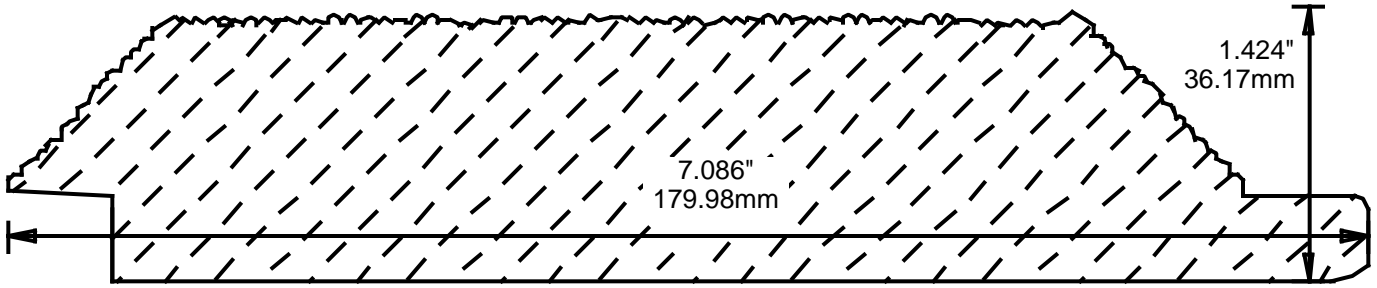

WEINIG TONGUE-AND-GROOVE PATTERNS

PS1470PV1

SHIPLAP

PS1500001

PS1542R01

4.25"
107.95mm

PS1554R01

5.437"
138.10mm