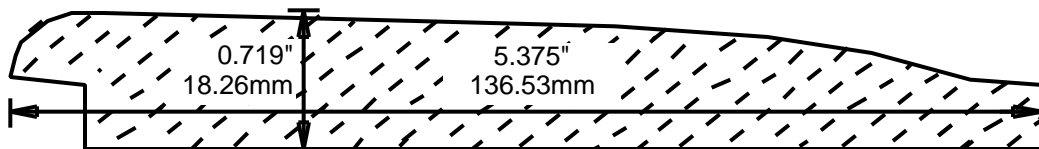

PS7150P01

PT7150PP1

5.375"
136.53mm

PS7151VV1

PS7153RP1

PS7154RR1

PS7154RR2

**PRINT
THIS SECTION**

**ORDERING
INFORMATION**

**RETURN TO
Table of Contents**

**RETURN TO
Beginning of Section**

WEINIG TONGUE-AND-GROOVE PATTERNS

SHIPLAP

PS7166P01

PS7166P02

PS7167V01