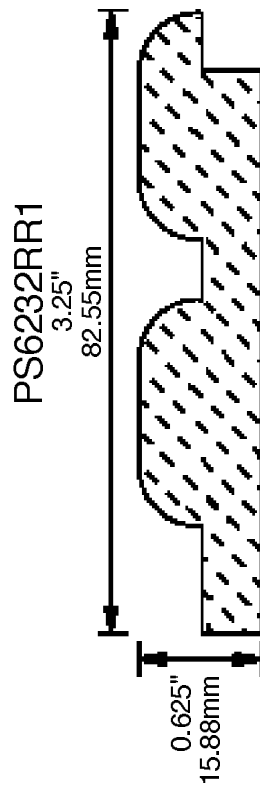

WEINIG TONGUE-AND-GROOVE PATTERNS

PS1470PV1

SHIPLAP

PS1500001

PS1542R01

4.25"
107.95mm

PS1554R01

5.437"
138.10mm

PS1566P01

**PRINT
THIS SECTION**

**ORDERING
INFORMATION**

**RETURN TO
Table of Contents**

**RETURN TO
Beginning of Section**

WEINIG TONGUE-AND-GROOVE PATTERNS

SHIPLAP

PS7100001

PS7150P01

PT7150PP1

5.375"
136.53mm

PS7151VV1

PS7153RP1

PS7154RR1

PS7154RR2

**PRINT
THIS SECTION**