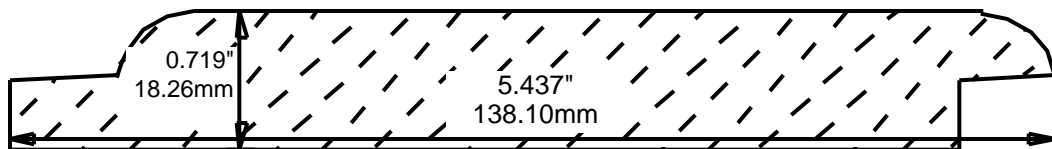

PS7150P01

PT7150PP1

5.375"
136.53mm

PS7151VV1

PS7153RP1

PS7154RR1

PS7154RR2

**PRINT
THIS SECTION**

**ORDERING
INFORMATION**

**RETURN TO
Table of Contents**

**RETURN TO
Beginning of Section**

WEINIG TONGUE-AND-GROOVE PATTERNS

SHIPLAP

PS7166P01

PS7166P02

PS7167V01