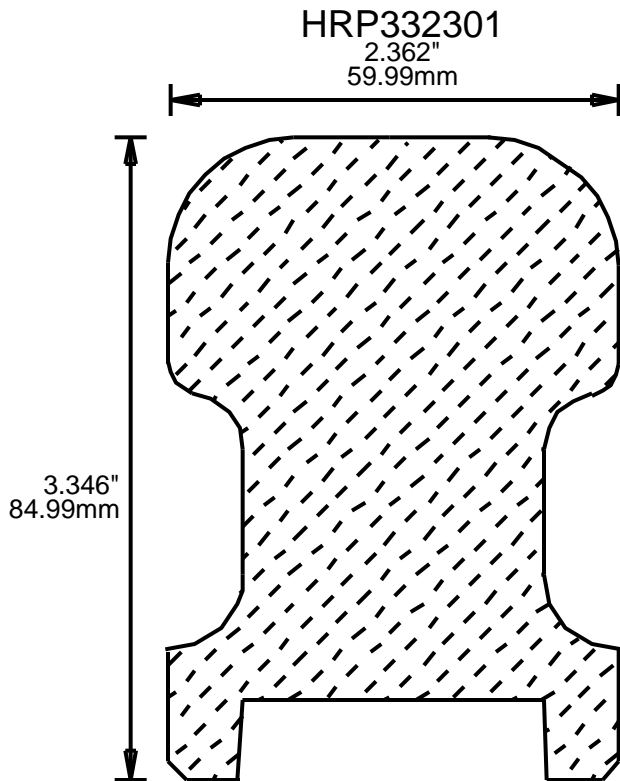

WEINIG RAIL MOULDING PATTERNS HAND RAILS

**PRINT
THIS SECTION**

**ORDERING
INFORMATION**

**RETURN TO
Table of Contents**

**RETURN TO
Beginning of Section**

WEINIG RAIL MOULDING PATTERNS

HAND RAILS

HRR121501

1.5"
38.10mm

HRR122201

2.25"
57.15mm

HRR131501

1.5"
38.10mm

HRR131601

1.625"
41.28mm

HRR132201

2.25"
57.15mm

HRR132501

2.5"
65.07mm

HRR133101

3.125"
79.38mm

HRR151601

1.687"
42.85mm

**PRINT
THIS SECTION**

3.5"
88.90mm

HRR173501

3.5"
88.90mm