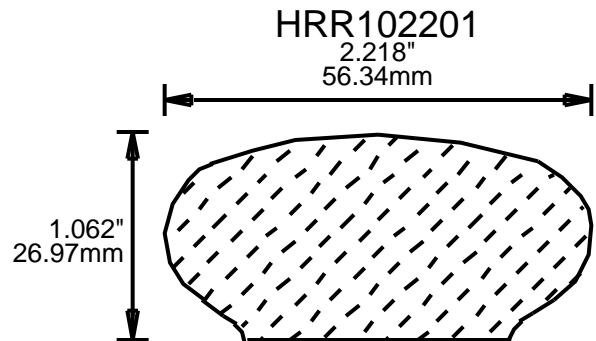

WEINIG RAIL MOULDING PATTERNS HAND RAILS

**PRINT
THIS SECTION**

**ORDERING
INFORMATION**

**RETURN TO
Table of Contents**

**RETURN TO
Beginning of Section**

WEINIG RAIL MOULDING PATTERNS

HAND RAILS

HRR121501

1.5"
38.10mm

HRR122201

2.25"
57.15mm

HRR131501

1.5"
38.10mm

HRR131601

1.625"
41.28mm

HRR132201

2.25"
57.15mm

HRR132501

2.5"
65.07mm

HRR133101

3.125"
79.38mm

HRR151601

1.687"
42.85mm

**PRINT
THIS SECTION**

3.5"
88.90mm

HRR173501

3.5"
88.90mm