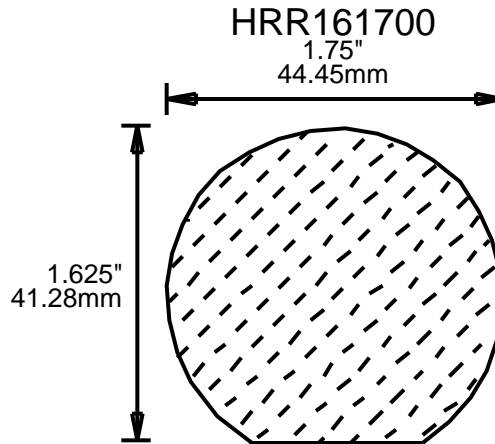

WEINIG RAIL MOULDING PATTERNS HAND RAILS

**PRINT
THIS SECTION**

**ORDERING
INFORMATION**

**RETURN TO
Table of Contents**

**RETURN TO
Beginning of Section**