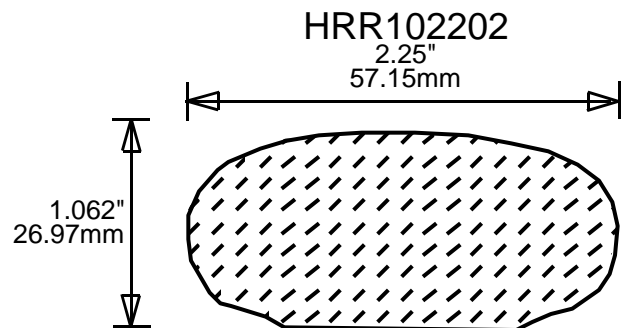

WEINIG RAIL MOULDING PATTERNS HAND RAILS

**PRINT
THIS SECTION**

**ORDERING
INFORMATION**

**RETURN TO
Table of Contents**

**RETURN TO
Beginning of Section**

WEINIG RAIL MOULDING PATTERNS

HAND RAILS

HRR121501

1.5"
38.10mm

HRR122201

2.25"
57.15mm

HRR131501

1.5"
38.10mm

HRR131601

1.625"
41.28mm

HRR132201

2.25"
57.15mm

HRR132501

2.5"
65.07mm

HRR133101

3.125"
79.38mm

HRR151601

1.687"
42.85mm

**PRINT
THIS SECTION**

3.5"
88.90mm

HRR173501

3.5"
88.90mm