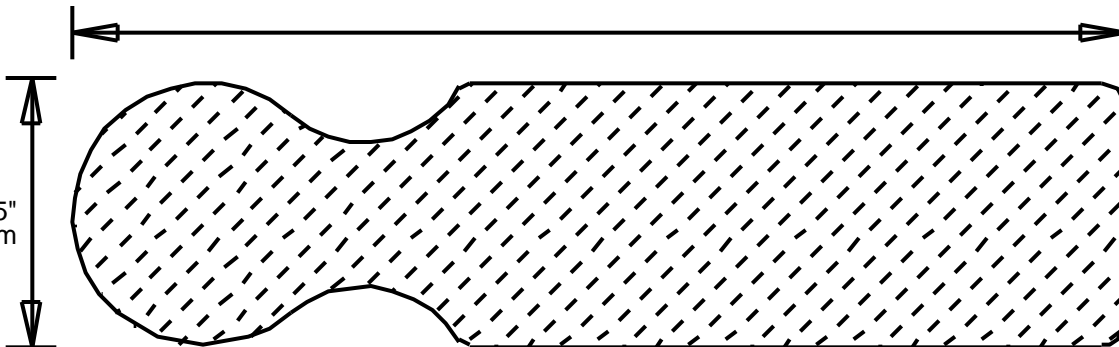

HRP153502

5.5"
139.70mm

1.375"
34.93mm