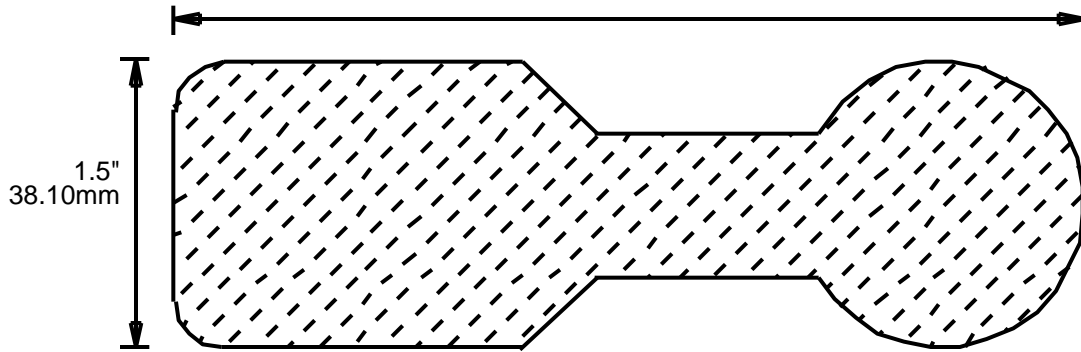

WEINIG RAIL MOULDING PATTERNS HAND RAILS

HRP154701

4.75"
120.65mm