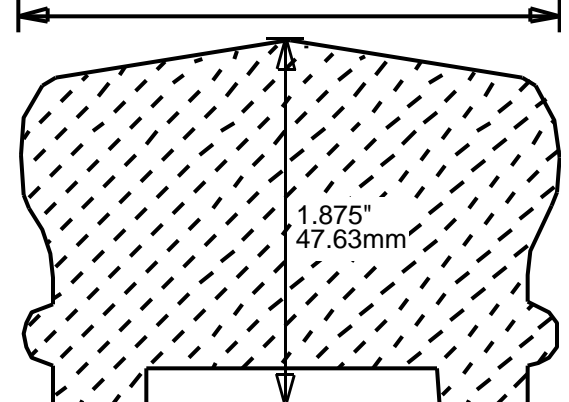

HRP155500

5.5"
139.70mm

**PRINT
THIS SECTION**

**ORDERING
INFORMATION**

**RETURN TO
Table of Contents**

**RETURN TO
Beginning of Section**

WEINIG RAIL MOULDING PATTERNS

HAND RAILS

HRP155501

5.5"
139.70mm

HRP155503

5.5"
139.70mm

HRP162801

2.875"
73.03mm

HRP172901

2.938"
74.63mm

HRP173001

3"
76.20mm

HRP175302

3"
76.20mm

**PRINT
THIS SECTION**

**RETURN TO
Beginning of Section**

**RETURN TO
Table of Contents**

**ORDERING
INFORMATION**

WEINIG RAIL MOULDING PATTERNS HAND RAILS

HRP175501
5.5"
139.70mm

HRP182200
2.25"
57.15mm

HRP182801
2.812"
71.42mm

HRP182802
2.812"
71.42mm

**PRINT
THIS SECTION**

**ORDERING
INFORMATION**

**RETURN TO
Table of Contents**