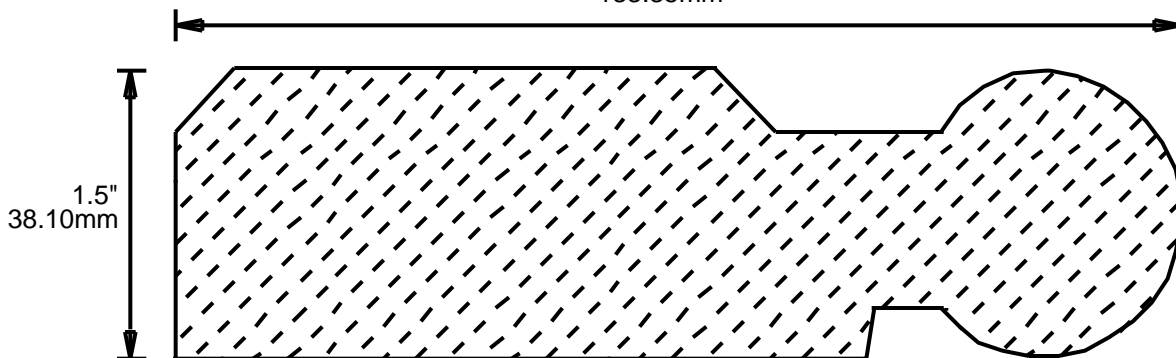

HRP133201

3.25"
82.55mm

1.375"
34.93mm

HRP145301

5.375"
136.53mm

1.406"
35.71mm

HRP153502

5.5"
139.70mm

1.375"
34.93mm

WEINIG RAIL MOULDING PATTERNS HAND RAILS

HRP154701

4.75"
120.65mm

HRP155200

5.25"
133.35mm

HRP155201

5.25"
133.35mm