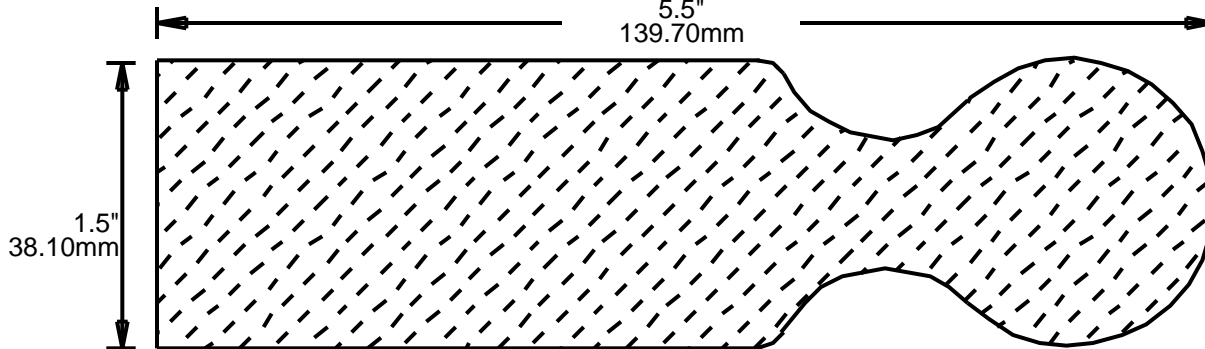

HRP155500

5.5"
139.70mm

**PRINT
THIS SECTION**

**ORDERING
INFORMATION**

**RETURN TO
Table of Contents**

**RETURN TO
Beginning of Section**

WEINIG RAIL MOULDING PATTERNS

HAND RAILS

HRP155501

5.5"
139.70mm

HRP155503

5.5"
139.70mm

HRP162801

2.875"
73.03mm

HRP172901

2.938"
74.63mm