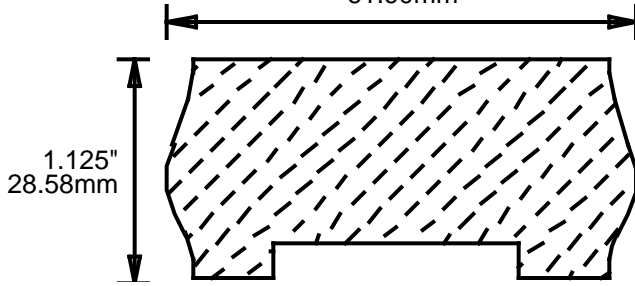

WEINIG RAIL MOULDING PATTERNS HAND RAILS

HRP110001
2.437"
61.90mm

HRP122201
2.25"
57.15mm

HRP122301
2.312"
58.72mm

HRP122501
2.5"
63.50mm

HRP133001
3"
76.20mm

HRP125301
5.375"
136.53mm

**PRINT
THIS SECTION**

**ORDERING
INFORMATION**

**RETURN TO
Table of Contents**

**RETURN TO
Beginning of Section**

WEINIG RAIL MOULDING PATTERNS

HAND RAILS

HRP132201

2.25"
57.15mm

1.375"
34.93mm

HRP133201

3.25"
82.55mm

1.375"
34.93mm

HRP145301

5.375"
136.53mm

1.406"
35.71mm

HRP153502

5.5"
139.70mm