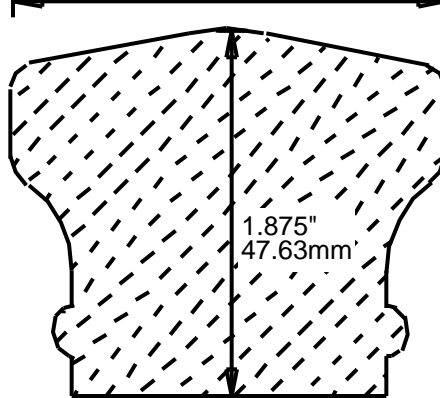

HRP155500

5.5"
139.70mm

**PRINT
THIS SECTION**

**ORDERING
INFORMATION**

**RETURN TO
Table of Contents**

**RETURN TO
Beginning of Section**

WEINIG RAIL MOULDING PATTERNS

HAND RAILS

HRP155501

5.5"
139.70mm

HRP155503

5.5"
139.70mm

HRP162801

2.875"
73.03mm

HRP172901

2.938"
74.63mm

HRP173001

3"
76.20mm

HRP175302

3"
76.20mm

**PRINT
THIS SECTION**

**RETURN TO
Beginning of Section**

**RETURN TO
Table of Contents**

**ORDERING
INFORMATION**

WEINIG RAIL MOULDING PATTERNS HAND RAILS

HRP175501
5.5"
139.70mm

HRP182200
2.25"
57.15mm

HRP182801
2.812"
71.42mm

HRP182802
2.812"
71.42mm

**PRINT
THIS SECTION**

**ORDERING
INFORMATION**

**RETURN TO
Table of Contents**