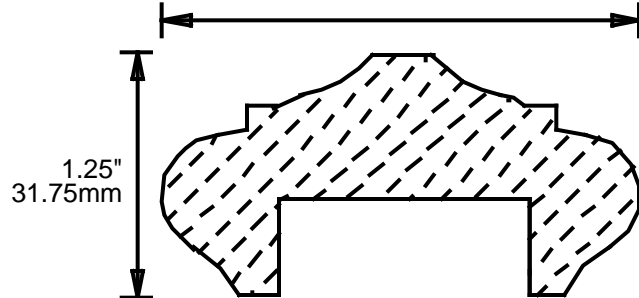

WEINIG RAIL MOULDING PATTERNS HAND RAILS

HRP110001
2.437"
61.90mm

HRP122201
2.25"
57.15mm

HRP122301
2.312"
58.72mm

HRP122501
2.5"
63.50mm

HRP133001
3"
76.20mm

HRP125301
5.375"
136.53mm

**PRINT
THIS SECTION**

**ORDERING
INFORMATION**

**RETURN TO
Table of Contents**

**RETURN TO
Beginning of Section**

WEINIG RAIL MOULDING PATTERNS

HAND RAILS

HRP132201

2.25"
57.15mm

1.375"
34.93mm

HRP133201

3.25"
82.55mm

1.375"
34.93mm

HRP145301

5.375"
136.53mm

1.406"
35.71mm

HRP153502

5.5"
139.70mm

WEINIG RAIL MOULDING PATTERNS HAND RAILS

HRP175501
5.5"
139.70mm

HRP182200
2.25"
57.15mm

HRP182801
2.812"
71.42mm

HRP182802
2.812"
71.42mm

**PRINT
THIS SECTION**

**ORDERING
INFORMATION**

**RETURN TO
Table of Contents**