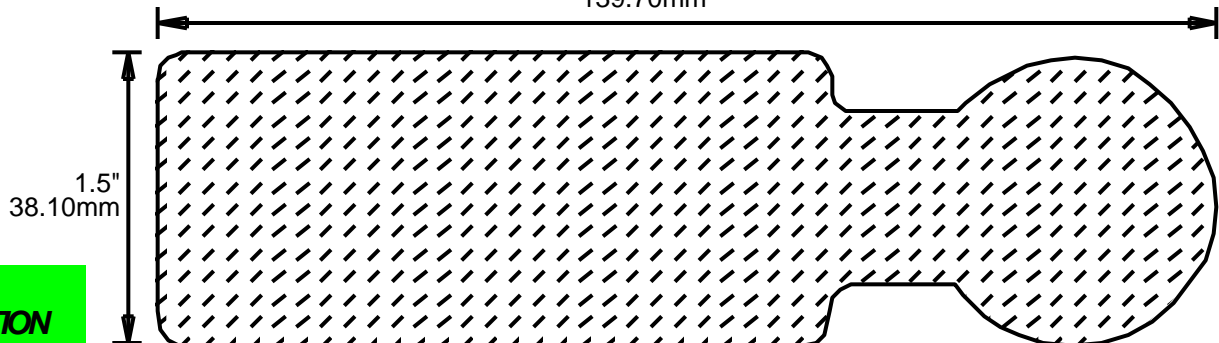

HRP155500

5.5"
139.70mm