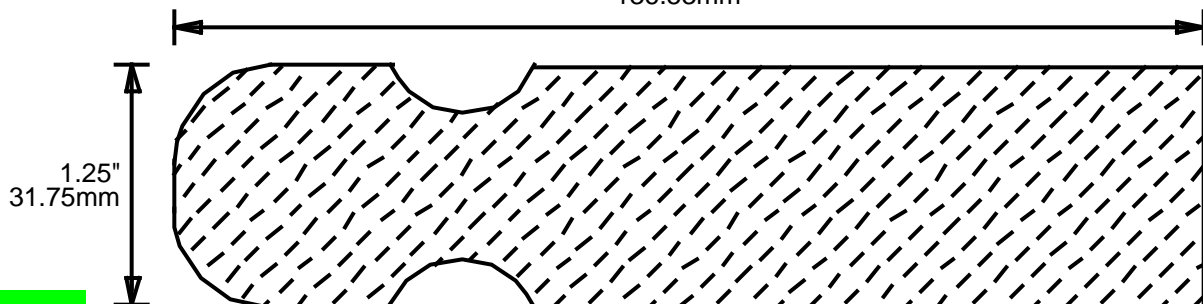

WEINIG RAIL MOULDING PATTERNS HAND RAILS

HRP110001
2.437"
61.90mm

HRP122201
2.25"
57.15mm

HRP122301
2.312"
58.72mm

HRP122501
2.5"
63.50mm

HRP133001
3"
76.20mm

HRP125301
5.375"
136.53mm

**PRINT
THIS SECTION**

**ORDERING
INFORMATION**

**RETURN TO
Table of Contents**

**RETURN TO
Beginning of Section**

WEINIG RAIL MOULDING PATTERNS

HAND RAILS

HRP132201

2.25"
57.15mm

1.375"
34.93mm

HRP133201

3.25"
82.55mm

1.375"
34.93mm

HRP145301

5.375"
136.53mm

1.406"
35.71mm

HRP153502

5.5"
139.70mm