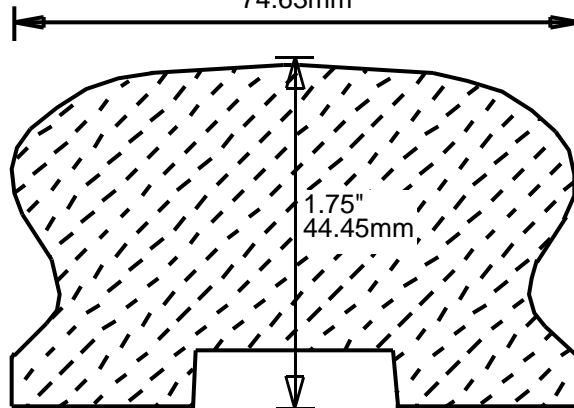

HRP155500

5.5"
139.70mm

**PRINT
THIS SECTION**

**ORDERING
INFORMATION**

**RETURN TO
Table of Contents**

**RETURN TO
Beginning of Section**

WEINIG RAIL MOULDING PATTERNS

HAND RAILS

HRP155501

5.5"
139.70mm

HRP155503

5.5"
139.70mm

HRP162801

2.875"
73.03mm

HRP172901

2.938"
74.63mm

HRP173001

3"
76.20mm

HRP175302

3"
76.20mm

**PRINT
THIS SECTION**

**RETURN TO
Beginning of Section**

**RETURN TO
Table of Contents**

**ORDERING
INFORMATION**

WEINIG RAIL MOULDING PATTERNS HAND RAILS

HRP175501
5.5"
139.70mm

HRP182200
2.25"
57.15mm

HRP182801
2.812"
71.42mm

HRP182802
2.812"
71.42mm

**PRINT
THIS SECTION**

**ORDERING
INFORMATION**

**RETURN TO
Table of Contents**