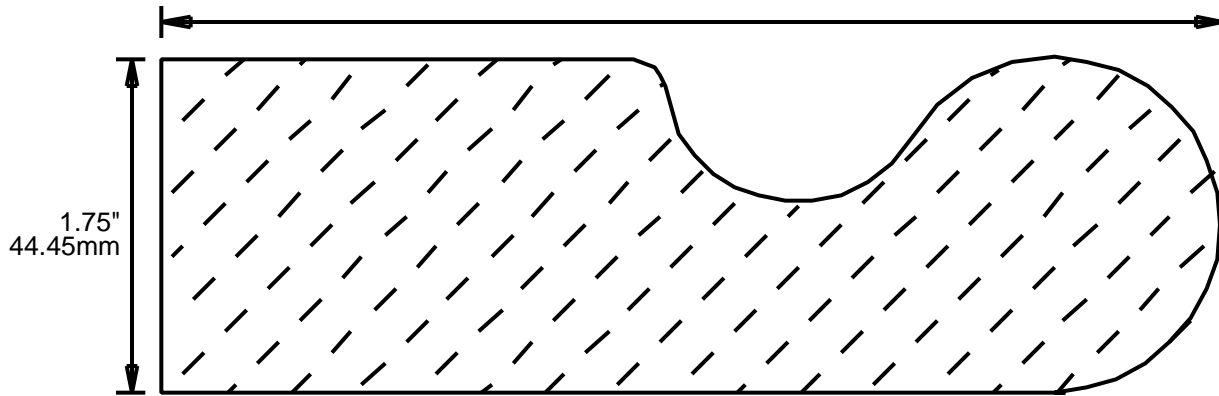

HRP155501

5.5"
139.70mm

HRP155503

5.5"
139.70mm

HRP162801

2.875"
73.03mm

HRP172901

2.938"
74.63mm

HRP173001

3"
76.20mm

HRP175302

3"
76.20mm

**PRINT
THIS SECTION**

**RETURN TO
Beginning of Section**

**RETURN TO
Table of Contents**

**ORDERING
INFORMATION**

WEINIG RAIL MOULDING PATTERNS HAND RAILS

HRP175501
5.5"
139.70mm

HRP182200
2.25"
57.15mm

HRP182801
2.812"
71.42mm

HRP182802
2.812"
71.42mm

**PRINT
THIS SECTION**

**ORDERING
INFORMATION**

**RETURN TO
Table of Contents**