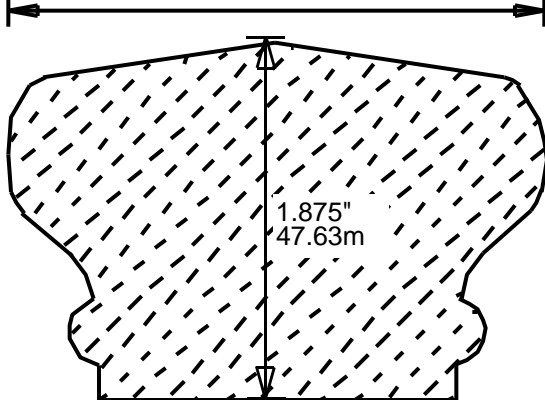

HRP155500

5.5"
139.70mm

**PRINT
THIS SECTION**

**ORDERING
INFORMATION**

**RETURN TO
Table of Contents**

**RETURN TO
Beginning of Section**

WEINIG RAIL MOULDING PATTERNS

HAND RAILS

HRP155501

5.5"
139.70mm

HRP155503

5.5"
139.70mm

HRP162801

2.875"
73.03mm

HRP172901

2.938"
74.63mm

HRP173001

3"
76.20mm

HRP175302

3"
76.20mm

**PRINT
THIS SECTION**

**RETURN TO
Beginning of Section**

**RETURN TO
Table of Contents**

**ORDERING
INFORMATION**

WEINIG RAIL MOULDING PATTERNS HAND RAILS

HRP175501
5.5"
139.70mm

HRP182200
2.25"
57.15mm

HRP182801
2.812"
71.42mm

HRP182802
2.812"
71.42mm

**PRINT
THIS SECTION**

**ORDERING
INFORMATION**

**RETURN TO
Table of Contents**