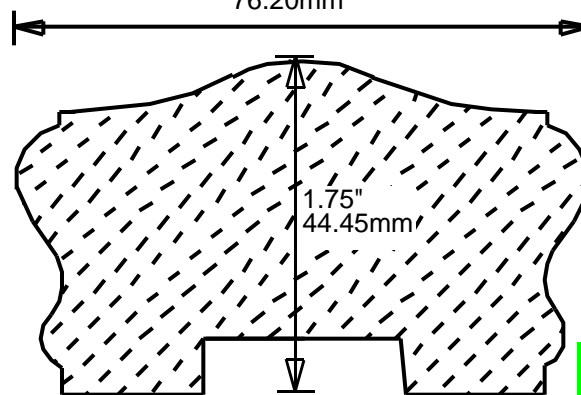

HRP133201

3.25"
82.55mm

1.375"
34.93mm

HRP145301

5.375"
136.53mm

1.406"
35.71mm

HRP153502

5.5"
139.70mm

HRP155500

5.5"
139.70mm

**PRINT
THIS SECTION**

**ORDERING
INFORMATION**

**RETURN TO
Table of Contents**

**RETURN TO
Beginning of Section**

WEINIG RAIL MOULDING PATTERNS

HAND RAILS

HRP155501

5.5"
139.70mm

HRP155503

5.5"
139.70mm

HRP162801

2.875"
73.03mm

HRP172901

2.938"
74.63mm

HRP173001

3"
76.20mm

HRP175302

3"
76.20mm

**PRINT
THIS SECTION**

**RETURN TO
Beginning of Section**

**RETURN TO
Table of Contents**

**ORDERING
INFORMATION**