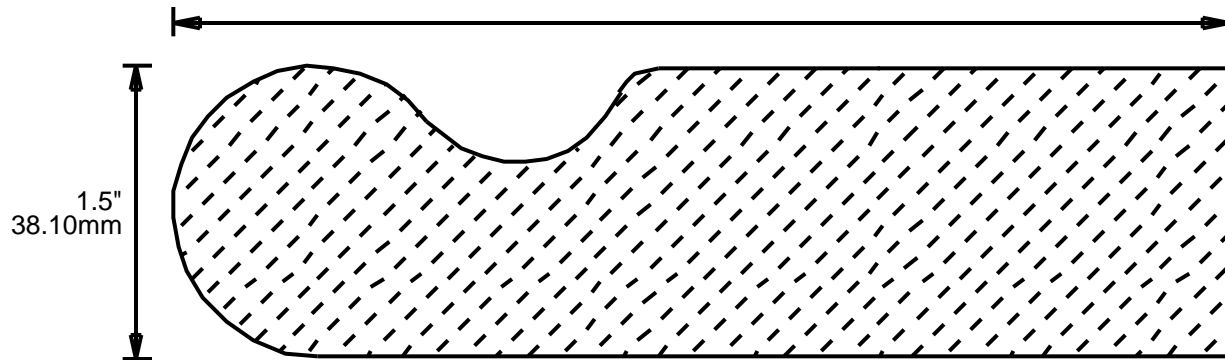

HRP155500

5.5"
139.70mm

**PRINT
THIS SECTION**

**ORDERING
INFORMATION**

**RETURN TO
Table of Contents**

**RETURN TO
Beginning of Section**

WEINIG RAIL MOULDING PATTERNS

HAND RAILS

HRP155501

5.5"
139.70mm

HRP155503

5.5"
139.70mm

HRP162801

2.875"
73.03mm

HRP172901

2.938"
74.63mm