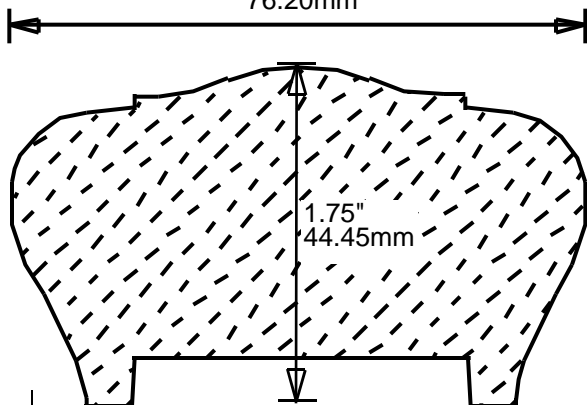

HRP133201

3.25"
82.55mm

1.375"
34.93mm

HRP145301

5.375"
136.53mm

1.406"
35.71mm

HRP153502

5.5"
139.70mm

HRP155500

5.5"
139.70mm

**PRINT
THIS SECTION**

**ORDERING
INFORMATION**

**RETURN TO
Table of Contents**

**RETURN TO
Beginning of Section**

WEINIG RAIL MOULDING PATTERNS

HAND RAILS

HRP155501

5.5"
139.70mm

HRP155503

5.5"
139.70mm

HRP162801

2.875"
73.03mm

HRP172901

2.938"
74.63mm

HRP173001

3"
76.20mm

HRP175302

3"
76.20mm

**PRINT
THIS SECTION**

**RETURN TO
Beginning of Section**

**RETURN TO
Table of Contents**

**ORDERING
INFORMATION**