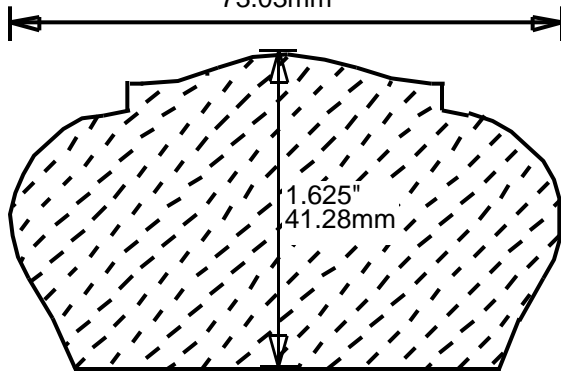

HRP155500

5.5"
139.70mm

**PRINT
THIS SECTION**

**ORDERING
INFORMATION**

**RETURN TO
Table of Contents**

**RETURN TO
Beginning of Section**

WEINIG RAIL MOULDING PATTERNS

HAND RAILS

HRP155501

5.5"
139.70mm

HRP155503

5.5"
139.70mm

HRP162801

2.875"
73.03mm

HRP172901

2.938"
74.63mm

HRP173001

3"
76.20mm

HRP175302

3"
76.20mm

**PRINT
THIS SECTION**

**RETURN TO
Beginning of Section**

**RETURN TO
Table of Contents**

**ORDERING
INFORMATION**

WEINIG RAIL MOULDING PATTERNS HAND RAILS

HRP175501
5.5"
139.70mm

HRP182200
2.25"
57.15mm

HRP182801
2.812"
71.42mm

HRP182802
2.812"
71.42mm

**PRINT
THIS SECTION**

**ORDERING
INFORMATION**

**RETURN TO
Table of Contents**