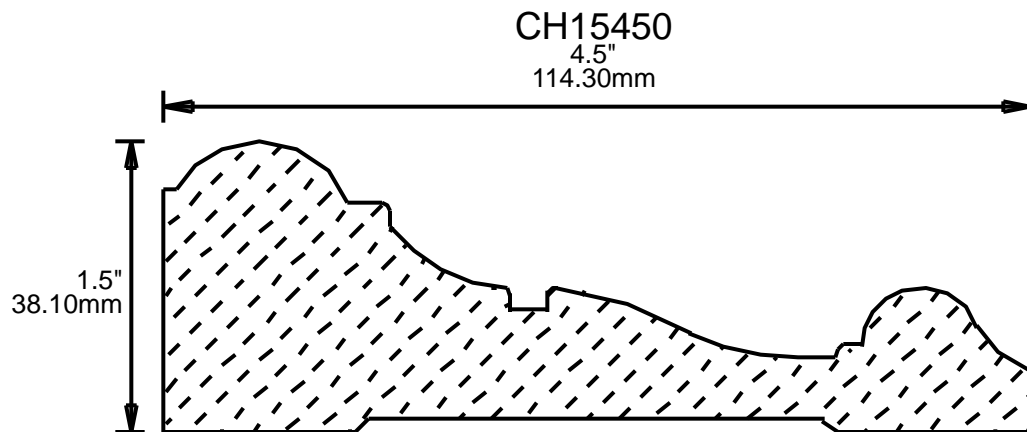

WEINIG RAIL MOULDING PATTERNS

CHAIR RAILS

WEINIG RAIL MOULDING PATTERNS

CHAIR RAILS

**PRINT
THIS SECTION**

**ORDERING
INFORMATION**

**RETURN TO
Table of Contents**

**RETURN TO
Beginning of Section**

CH75322
3.25"
82.55mm

CH75323
3.25"
82.55mm

CH75350
3.5"
88.90mm

CH75370
3.75"
95.25mm

CH75401
4"
101.60mm

CH75450
4.5"
114.30mm

**PRINT
THIS SECTION**

**RETURN TO
Beginning of Section**