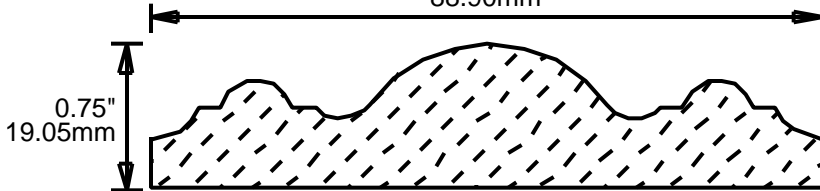

CHAIR RAILS

WEINIG RAIL MOULDING PATTERNS CHAIR RAILS

**PRINT
THIS SECTION**

**ORDERING
INFORMATION**

**RETURN TO
Table of Contents**

**RETURN TO
Beginning of Section**

WEINIG RAIL MOULDING PATTERNS

CHAIR RAILS

CH75322
3.25"
82.55mm

CH75323
3.25"
82.55mm

CH75350
3.5"
88.90mm

CH75370
3.75"
95.25mm

CH75401
4"
101.60mm

CH75450
4.5"
114.30mm

**PRINT
THIS SECTION**

**RETURN TO
Beginning of Section**