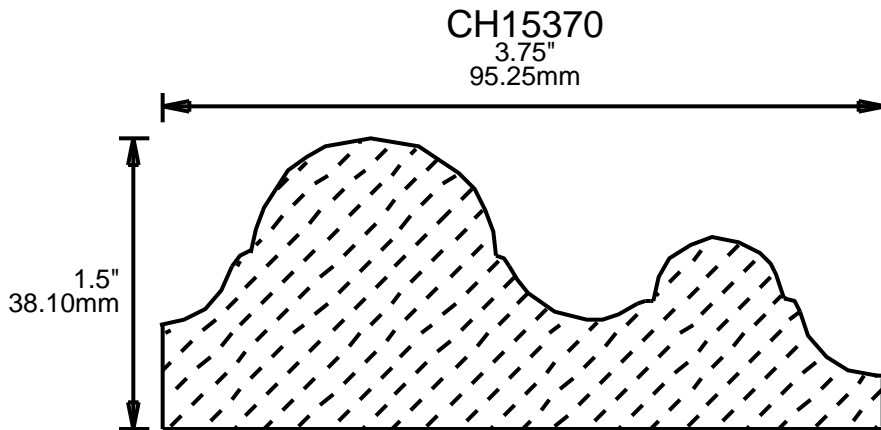

WEINIG RAIL MOULDING PATTERNS

CHAIR RAILS

WEINIG RAIL MOULDING PATTERNS

CHAIR RAILS

**PRINT
THIS SECTION**

**ORDERING
INFORMATION**

**RETURN TO
Table of Contents**

**RETURN TO
Beginning of Section**

CH75322
3.25"
82.55mm

CH75323
3.25"
82.55mm

CH75350
3.5"
88.90mm

CH75370
3.75"
95.25mm

CH75401
4"
101.60mm

CH75450
4.5"
114.30mm

**PRINT
THIS SECTION**

**RETURN TO
Beginning of Section**