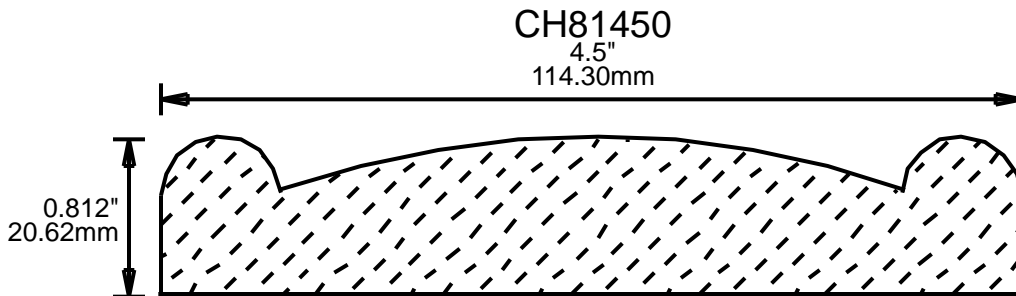

WEINIG RAIL MOULDING PATTERNS

CHAIR RAILS

**PRINT
THIS SECTION**

**ORDERING
INFORMATION**

**RETURN TO
Table of Contents**

**RETURN TO
Beginning of Section**