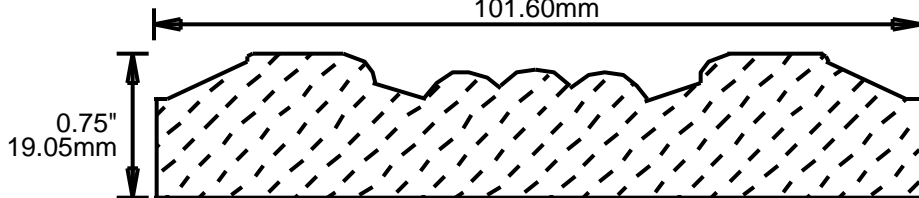

CHAIR RAILS

WEINIG RAIL MOULDING PATTERNS CHAIR RAILS

**PRINT
THIS SECTION**

**ORDERING
INFORMATION**

**RETURN TO
Table of Contents**

**RETURN TO
Beginning of Section**

WEINIG RAIL MOULDING PATTERNS

CHAIR RAILS

CH75322
3.25"
82.55mm

CH75323
3.25"
82.55mm

CH75350
3.5"
88.90mm

CH75370
3.75"
95.25mm

CH75401
4"
101.60mm

CH75450
4.5"
114.30mm

**PRINT
THIS SECTION**

**RETURN TO
Beginning of Section**