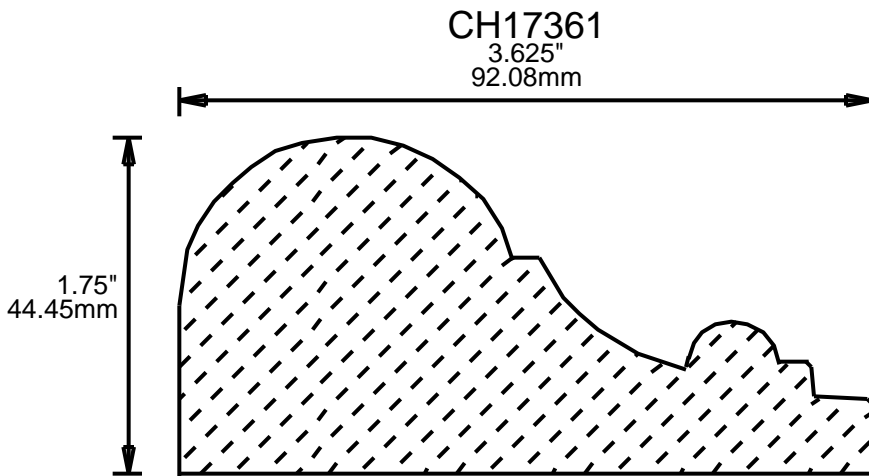

WEINIG RAIL MOULDING PATTERNS

CHAIR RAILS

WEINIG RAIL MOULDING PATTERNS

CHAIR RAILS

**PRINT
THIS SECTION**

**ORDERING
INFORMATION**

**RETURN TO
Table of Contents**

**RETURN TO
Beginning of Section**

CH75322
3.25"
82.55mm

CH75323
3.25"
82.55mm

CH75350
3.5"
88.90mm

CH75370
3.75"
95.25mm

CH75401
4"
101.60mm

CH75450
4.5"
114.30mm

**PRINT
THIS SECTION**

**RETURN TO
Beginning of Section**