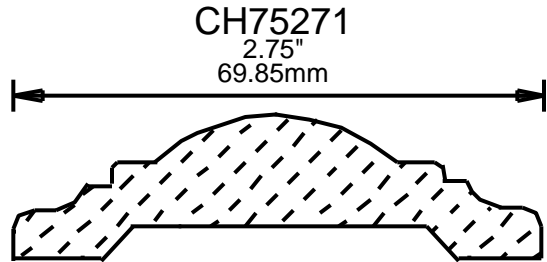

WEINIG RAIL MOULDING PATTERNS CHAIR RAILS

**PRINT
THIS SECTION**

**ORDERING
INFORMATION**

**RETURN TO
Table of Contents**

**RETURN TO
Beginning of Section**