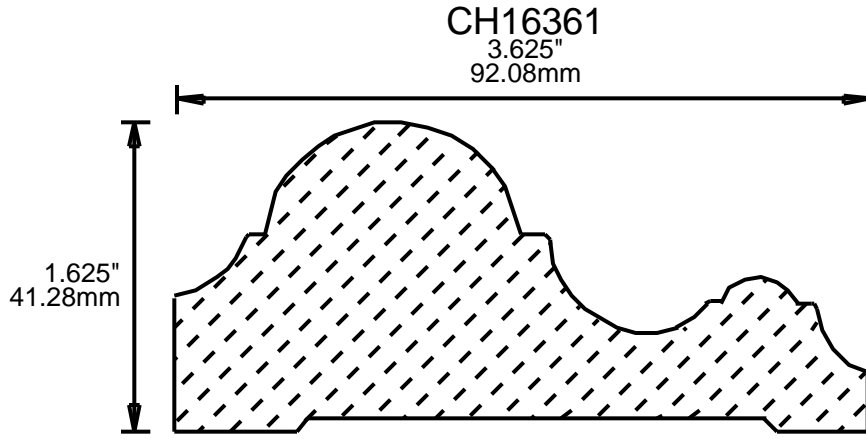

WEINIG RAIL MOULDING PATTERNS

CHAIR RAILS

WEINIG RAIL MOULDING PATTERNS

CHAIR RAILS

**PRINT
THIS SECTION**

**ORDERING
INFORMATION**

**RETURN TO
Table of Contents**

**RETURN TO
Beginning of Section**

CH75322
3.25"
82.55mm

CH75323
3.25"
82.55mm

CH75350
3.5"
88.90mm

CH75370
3.75"
95.25mm

CH75401
4"
101.60mm

CH75450
4.5"
114.30mm

**PRINT
THIS SECTION**

**RETURN TO
Beginning of Section**