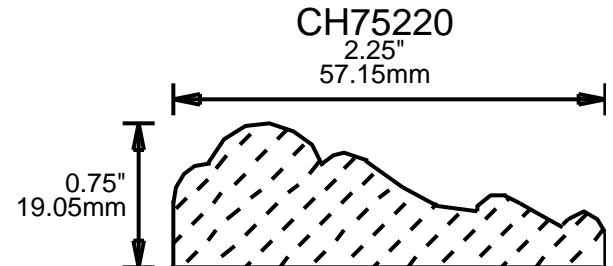

WEINIG RAIL MOULDING PATTERNS

CHAIR RAILS