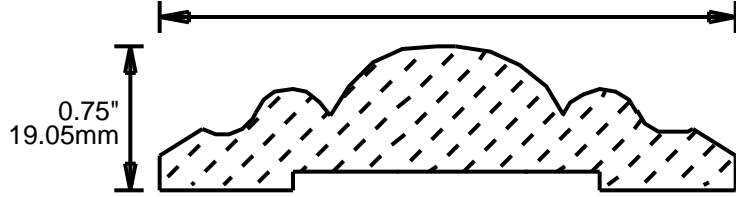

WEINIG RAIL MOULDING PATTERNS CHAIR RAILS

**PRINT
THIS SECTION**

**ORDERING
INFORMATION**

**RETURN TO
Table of Contents**

**RETURN TO
Beginning of Section**