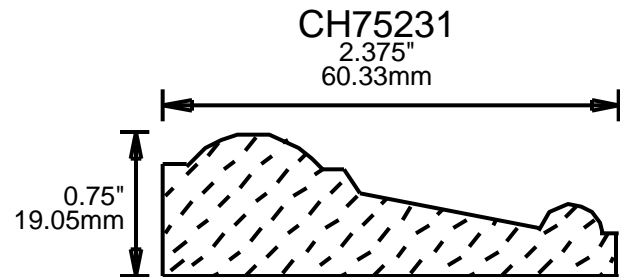

WEINIG RAIL MOULDING PATTERNS

CHAIR RAILS