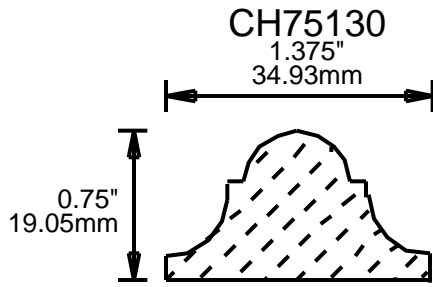

WEINIG RAIL MOULDING PATTERNS

CHAIR RAILS