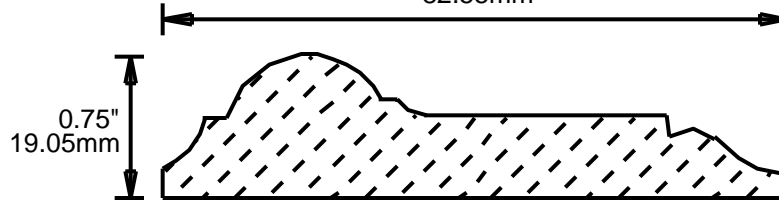

CHAIR RAILS

WEINIG RAIL MOULDING PATTERNS CHAIR RAILS

**PRINT
THIS SECTION**

**ORDERING
INFORMATION**

**RETURN TO
Table of Contents**

**RETURN TO
Beginning of Section**

WEINIG RAIL MOULDING PATTERNS

CHAIR RAILS

CH75322
3.25"
82.55mm

CH75323
3.25"
82.55mm

CH75350
3.5"
88.90mm

CH75370
3.75"
95.25mm

CH75401
4"
101.60mm

CH75450
4.5"
114.30mm

**PRINT
THIS SECTION**

**RETURN TO
Beginning of Section**