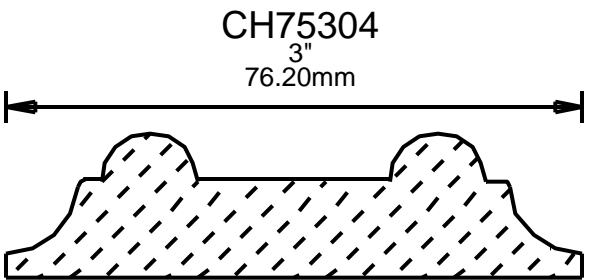

WEINIG RAIL MOULDING PATTERNS CHAIR RAILS

**PRINT
THIS SECTION**

**ORDERING
INFORMATION**

**RETURN TO
Table of Contents**

**RETURN TO
Beginning of Section**