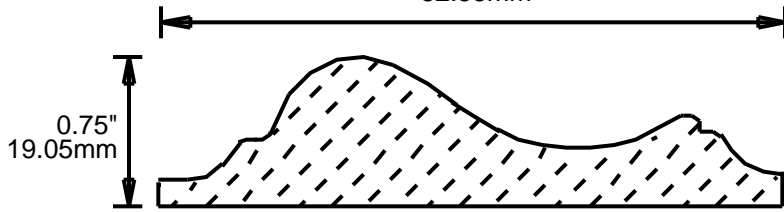

CHAIR RAILS

WEINIG RAIL MOULDING PATTERNS CHAIR RAILS

**PRINT
THIS SECTION**

**ORDERING
INFORMATION**

**RETURN TO
Table of Contents**

**RETURN TO
Beginning of Section**

WEINIG RAIL MOULDING PATTERNS

CHAIR RAILS

CH75322
3.25"
82.55mm

CH75323
3.25"
82.55mm

CH75350
3.5"
88.90mm

CH75370
3.75"
95.25mm

CH75401
4"
101.60mm

CH75450
4.5"
114.30mm

**PRINT
THIS SECTION**

**RETURN TO
Beginning of Section**