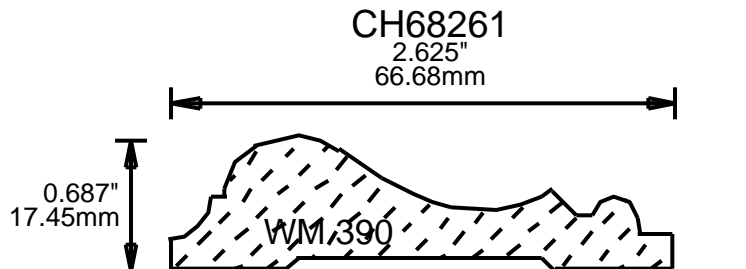

WEINIG RAIL MOULDING PATTERNS CHAIR RAILS

**PRINT
THIS SECTION**

**ORDERING
INFORMATION**

**RETURN TO
Table of Contents**

**RETURN TO
Beginning of Section**