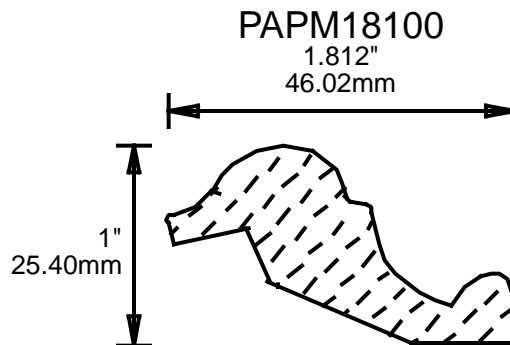

WEINIG PANEL MOULDING PATTERNS

**PRINT
THIS SECTION**

**ORDERING
INFORMATION**

**RETURN TO
Table of Contents**

**RETURN TO
Beginning of Section**

WEINIG PANEL MOULDING PATTERNS

PAPM18101

1.875"
47.63mm

PAPM18110

1.812"
46.02mm

PAPM19680

1.937"
49.20mm

PAPM20750

2.031"
51.59mm

PAPM26750

2.625"
66.68mm