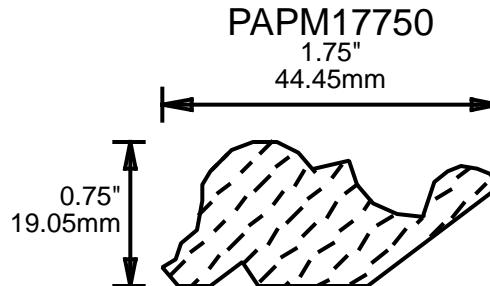

WEINIG PANEL MOULDING PATTERNS

**PRINT
THIS SECTION**

**ORDERING
INFORMATION**

**RETURN TO
Table of Contents**

**RETURN TO
Beginning of Section**

WEINIG PANEL MOULDING PATTERNS

PAPM18101

1.875"
47.63mm

PAPM18110

1.812"
46.02mm

PAPM19680

1.937"
49.20mm

PAPM20750

2.031"
51.59mm

PAPM26750

2.625"
66.68mm