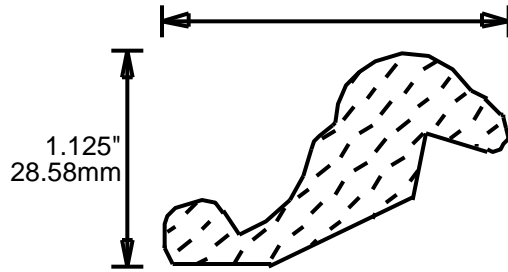

WEINIG PANEL MOULDING PATTERNS

**PRINT
THIS SECTION**

**ORDERING
INFORMATION**

**RETURN TO
Table of Contents**

**RETURN TO
Beginning of Section**

WEINIG PANEL MOULDING PATTERNS

PAPM18101

1.875"
47.63mm

PAPM18110

1.812"
46.02mm

PAPM19680

1.937"
49.20mm

PAPM20750

2.031"
51.59mm

PAPM26750

2.625"
66.68mm