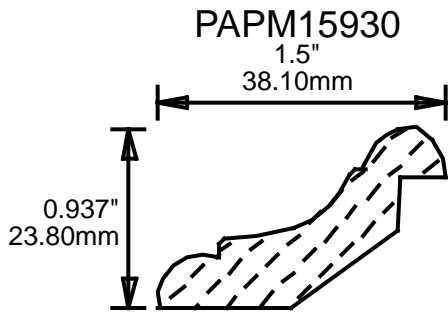

WEINIG PANEL MOULDING PATTERNS

**PRINT
THIS SECTION**

**ORDERING
INFORMATION**

**RETURN TO
Table of Contents**

**RETURN TO
Beginning of Section**

WEINIG PANEL MOULDING PATTERNS

PAPM18101

1.875"
47.63mm

PAPM18110

1.812"
46.02mm

PAPM19680

1.937"
49.20mm

PAPM20750

2.031"
51.59mm

PAPM26750

2.625"
66.68mm