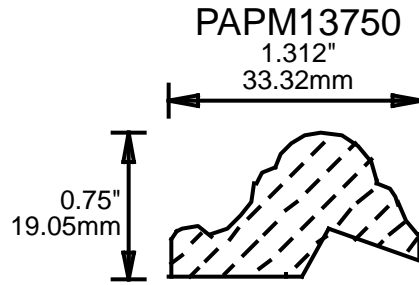

WEINIG PANEL MOULDING PATTERNS

**PRINT
THIS SECTION**

**ORDERING
INFORMATION**

**RETURN TO
Table of Contents**

**RETURN TO
Beginning of Section**

WEINIG PANEL MOULDING PATTERNS

PAPM18101

1.875"
47.63mm

PAPM18110

1.812"
46.02mm

PAPM19680

1.937"
49.20mm

PAPM20750

2.031"
51.59mm

PAPM26750

2.625"
66.68mm