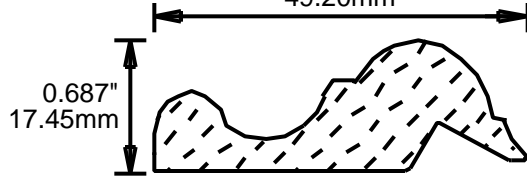

WEINIG PANEL MOULDING PATTERNS

**PRINT
THIS SECTION**

**ORDERING
INFORMATION**

**RETURN TO
Table of Contents**

**RETURN TO
Beginning of Section**

WEINIG PANEL MOULDING PATTERNS

PAPM18101

1.875"
47.63mm

PAPM18110

1.812"
46.02mm

PAPM19680

1.937"
49.20mm

PAPM20750

2.031"
51.59mm

PAPM26750

2.625"
66.68mm