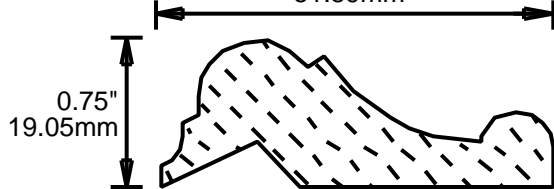

WEINIG PANEL MOULDING PATTERNS

**PRINT
THIS SECTION**

**ORDERING
INFORMATION**

**RETURN TO
Table of Contents**

**RETURN TO
Beginning of Section**

WEINIG PANEL MOULDING PATTERNS

PAPM18101

1.875"
47.63mm

PAPM18110

1.812"
46.02mm

PAPM19680

1.937"
49.20mm

PAPM20750

2.031"
51.59mm

PAPM26750

2.625"
66.68mm