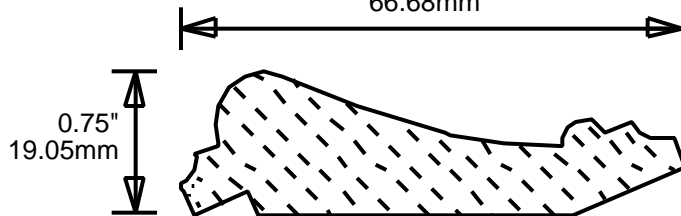

WEINIG PANEL MOULDING PATTERNS

**PRINT
THIS SECTION**

**ORDERING
INFORMATION**

**RETURN TO
Table of Contents**

**RETURN TO
Beginning of Section**

WEINIG PANEL MOULDING PATTERNS

PAPM18101

1.875"
47.63mm

PAPM18110

1.812"
46.02mm

PAPM19680

1.937"
49.20mm

PAPM20750

2.031"
51.59mm

PAPM26750

2.625"
66.68mm