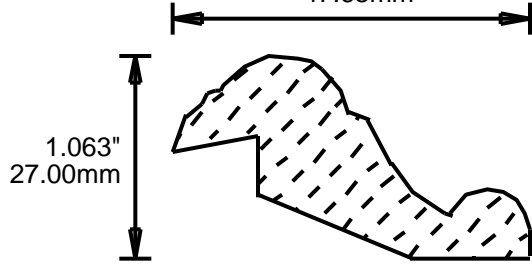

WEINIG PANEL MOULDING PATTERNS

**PRINT
THIS SECTION**

**ORDERING
INFORMATION**

**RETURN TO
Table of Contents**

**RETURN TO
Beginning of Section**

WEINIG PANEL MOULDING PATTERNS

PAPM18101

1.875"
47.63mm

PAPM18110

1.812"
46.02mm

PAPM19680

1.937"
49.20mm

PAPM20750

2.031"
51.59mm

PAPM26750

2.625"
66.68mm