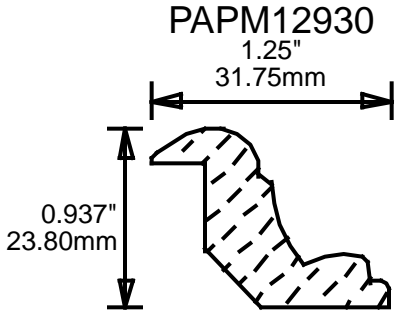

WEINIG PANEL MOULDING PATTERNS

**PRINT
THIS SECTION**

**ORDERING
INFORMATION**

**RETURN TO
Table of Contents**

**RETURN TO
Beginning of Section**

WEINIG PANEL MOULDING PATTERNS

PAPM18101

1.875"
47.63mm

PAPM18110

1.812"
46.02mm

PAPM19680

1.937"
49.20mm

PAPM20750

2.031"
51.59mm

PAPM26750

2.625"
66.68mm