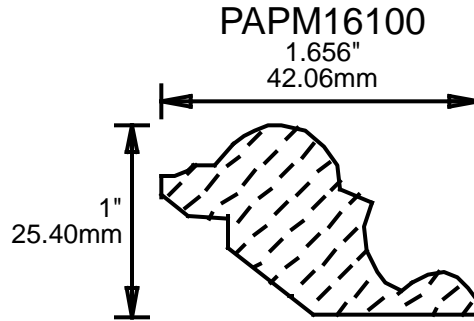

WEINIG PANEL MOULDING PATTERNS

**PRINT
THIS SECTION**

**ORDERING
INFORMATION**

**RETURN TO
Table of Contents**

**RETURN TO
Beginning of Section**

WEINIG PANEL MOULDING PATTERNS

PAPM18101

1.875"
47.63mm

PAPM18110

1.812"
46.02mm

PAPM19680

1.937"
49.20mm

PAPM20750

2.031"
51.59mm

PAPM26750

2.625"
66.68mm