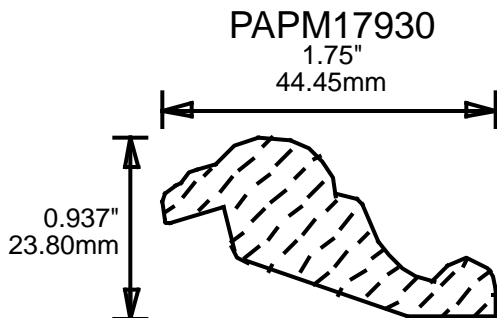

WEINIG PANEL MOULDING PATTERNS

**PRINT
THIS SECTION**

**ORDERING
INFORMATION**

**RETURN TO
Table of Contents**

**RETURN TO
Beginning of Section**

WEINIG PANEL MOULDING PATTERNS

PAPM18101

1.875"
47.63mm

PAPM18110

1.812"
46.02mm

PAPM19680

1.937"
49.20mm

PAPM20750

2.031"
51.59mm

PAPM26750

2.625"
66.68mm