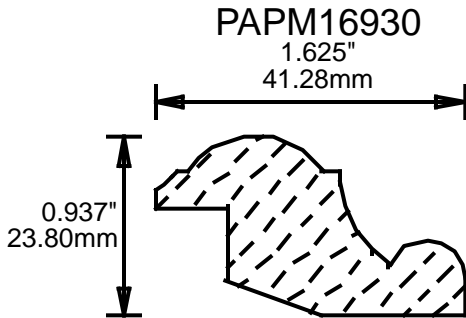

WEINIG PANEL MOULDING PATTERNS

**PRINT
THIS SECTION**

**ORDERING
INFORMATION**

**RETURN TO
Table of Contents**

**RETURN TO
Beginning of Section**

WEINIG PANEL MOULDING PATTERNS

PAPM18101

1.875"
47.63mm

PAPM18110

1.812"
46.02mm

PAPM19680

1.937"
49.20mm

PAPM20750

2.031"
51.59mm

PAPM26750

2.625"
66.68mm