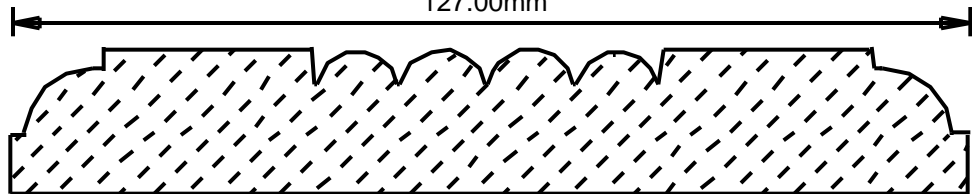

# WEINIG CASING AND BASE PATTERNS FLUTED

FB45661  
4.562"  
115.87mm

FB47571  
4.75"  
120.65mm

FB47572  
4.75"  
120.65mm

FB48751  
4.875"  
123.83mm

FB50041  
5"  
127.00mm

FB55071  
5.5"  
139.70mm

FB55072  
5.5"  
139.70mm