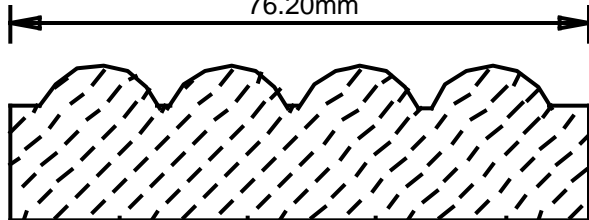

# WEINIG CASING AND BASE PATTERNS FLUTED

FB22551  
2.25"  
57.15mm

FB22552  
2.25"  
57.15mm

FB22571  
2.25"  
57.15mm

FB25071  
2.5"  
63.50mm

FB26241  
2.625"  
66.68mm

FB27591  
2.75"  
69.85mm

FB30041  
3"  
76.20mm

FB30051  
3"  
76.20mm

FB31231  
3.125"  
79.38mm

FB32531  
3.25"  
82.55mm

**PRINT  
THIS SECTION**

**ORDERING  
INFORMATION**

**RETURN TO  
Table of Contents**

**RETURN TO  
Beginning of Section**