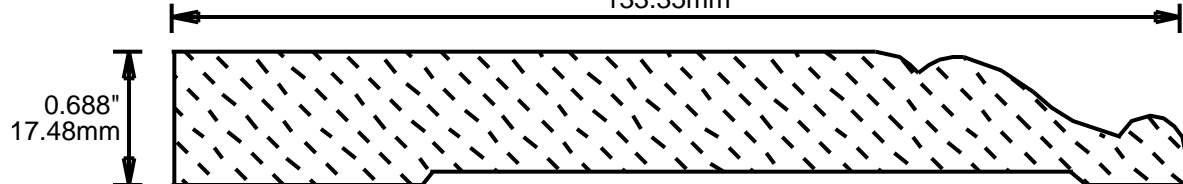

**RETURN TO
Table of Contents**

**RETURN TO
Beginning of Section**

WEINIG CASING AND BASE PATTERNS

CB5256804

5.25"

133.35mm

CB5256805

5.25"

133.35mm

CB5256806

5.25"

133.35mm

CB5256807

5.25"

133.35mm

CB5256808

5.25"

133.35mm

CB5257501

5.25"

133.35mm

**PRINT
THIS SECTION**

**RETURN TO
Beginning of Section**

**RETURN TO
Table of Contents**

139.70mm

CB5507502

5.5"

139.70mm

**PRINT
THIS SECTION**

**ORDERING
INFORMATION**

**RETURN TO
Table of Contents**

**RETURN TO
Beginning of Section**