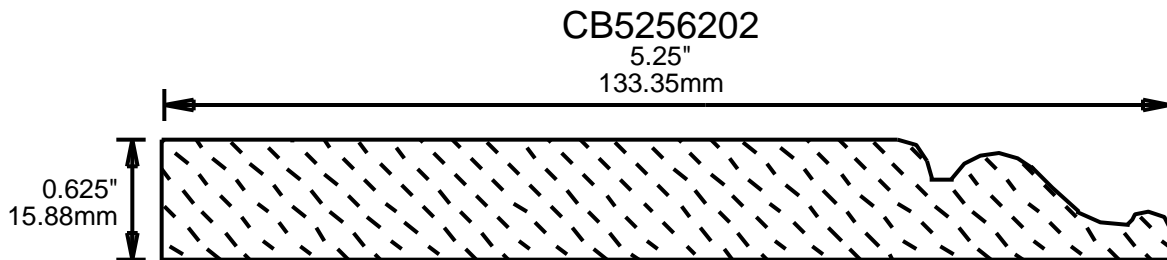

WEINIG CASING AND BASE PATTERNS

PRINT THIS SECTION

RETURN TO Beginning of Section

RETURN TO Table of Contents

ORDERING INFORMATION

WEINIG CASING AND BASE PATTERNS

**PRINT
THIS SECTION**

**ORDERING
INFORMATION**

5.25"

133.35mm

CB5257501

5.25"

133.35mm

**PRINT
THIS SECTION**

**RETURN TO
Beginning of Section**

**RETURN TO
Table of Contents**

139.70mm

CB5507502

5.5"

139.70mm

**PRINT
THIS SECTION**

**ORDERING
INFORMATION**

**RETURN TO
Table of Contents**

**RETURN TO
Beginning of Section**

CB5871101

5.875"
149.23mm

**PRINT
THIS SECTION**

**ORDERING
INFORMATION**

**RETURN TO
Table of Contents**

**RETURN TO
Beginning of Section**