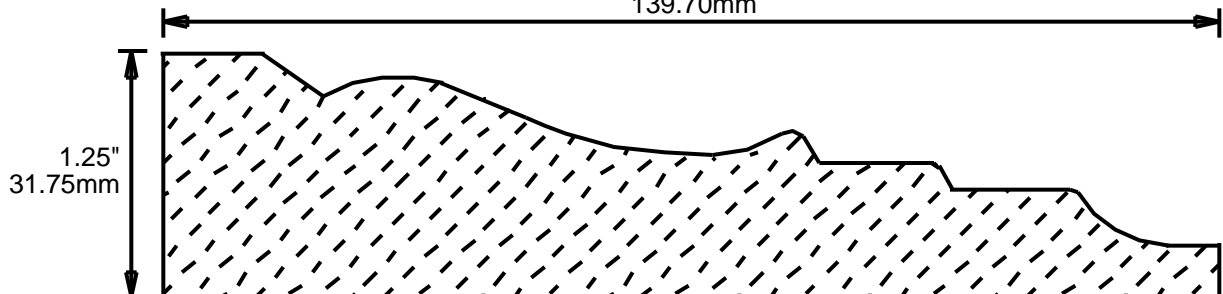

CB5501201

5.5"
139.70mm