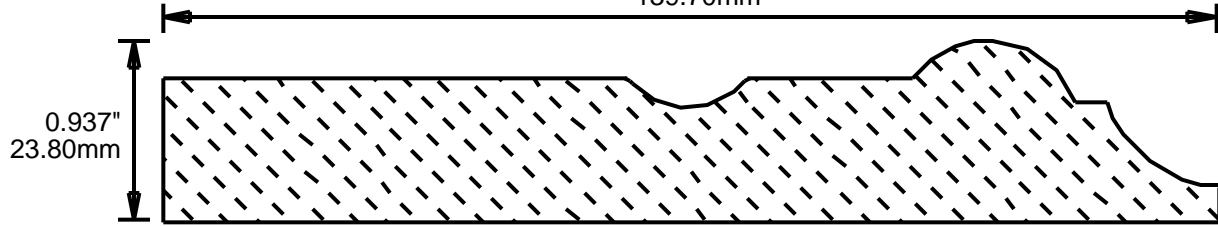

WEINIG CASING AND BASE PATTERNS

CB5509301

5.5"
139.70mm