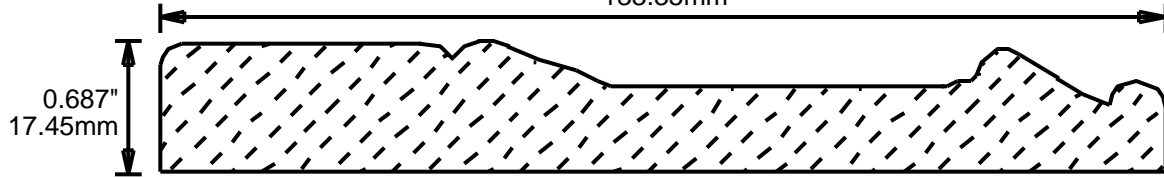

**RETURN TO
Table of Contents**

**RETURN TO
Beginning of Section**

WEINIG CASING AND BASE PATTERNS

CB5256804

5.25"

133.35mm

CB5256805

5.25"

133.35mm

CB5256806

5.25"

133.35mm

CB5256807

5.25"

133.35mm

CB5256808

5.25"

133.35mm

CB5257501

5.25"

133.35mm

**PRINT
THIS SECTION**

**RETURN TO
Beginning of Section**

**RETURN TO
Table of Contents**

CB5871101

5.875"
149.23mm

**PRINT
THIS SECTION**

**ORDERING
INFORMATION**

**RETURN TO
Table of Contents**

**RETURN TO
Beginning of Section**