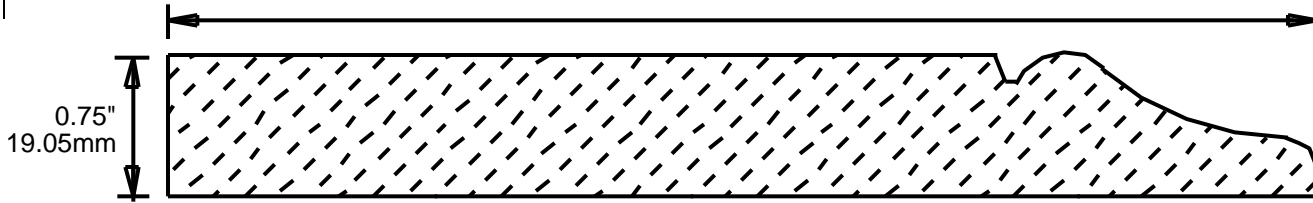

WEINIG CASING AND BASE PATTERNS

CB6007504

6"
152.40mm

CB6007503

6"
152.40mm