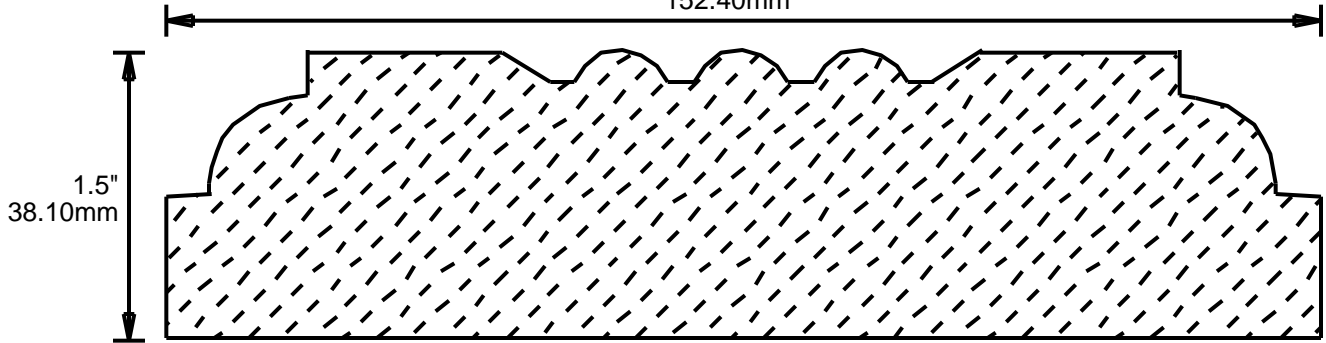

**RETURN TO
Beginning of Section**

**RETURN TO
Table of Contents**

**ORDERING
INFORMATION**

WEINIG CASING AND BASE PATTERNS

CB6001500

6"

152.40mm

CB6006801