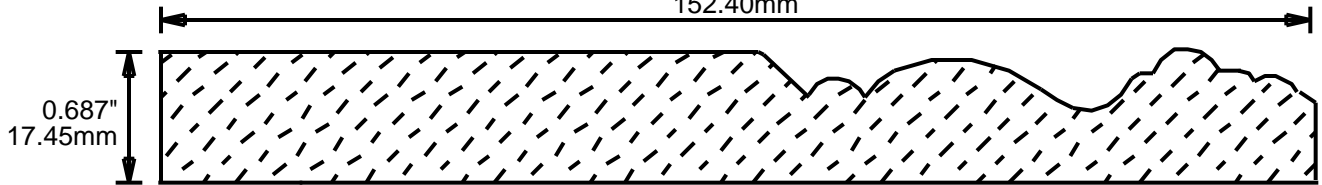

CB6006801

6"

152.40mm