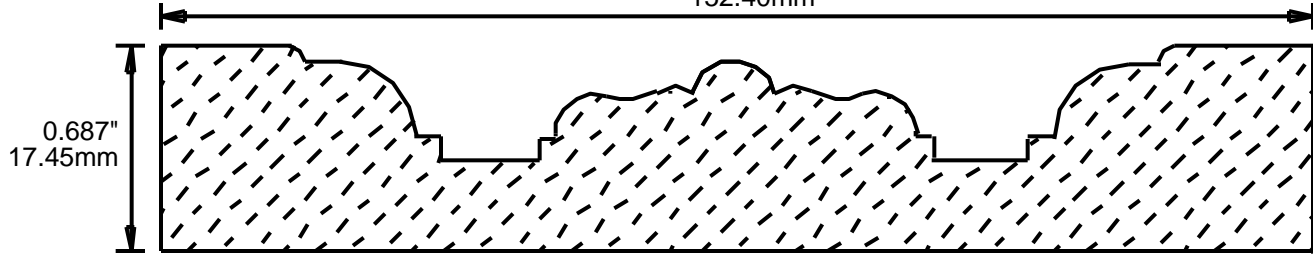

CB6001001

6"
152.40mm