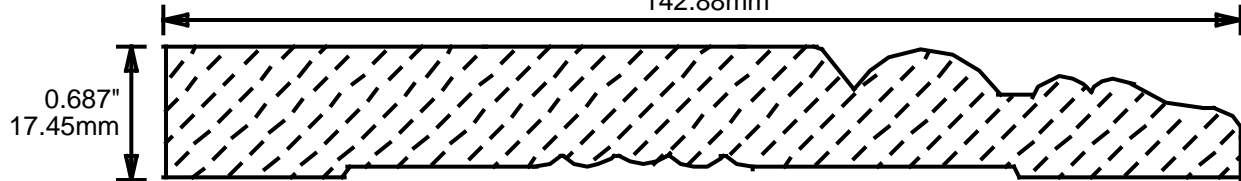

WEINIG CASING AND BASE PATTERNS

CB5509301

5.5"

139.70mm

CB5621201

5.625"

142.88mm

CB5626801

5.625"

142.88mm

CB5751501

5.75"

146.05mm

CB5871101

5.875"

149.23mm

CB8757501

8.5"

215.90mm

0.812"
20.62mm

CB8871601

8.875"

225.43mm

1.625"
41.28mm

CB9001001

9"

228.60mm

1"
25.40mm

**PRINT
THIS SECTION**

**ORDERING
INFORMATION**

**RETURN TO
Table of Contents**

**RETURN TO
Beginning of Section**