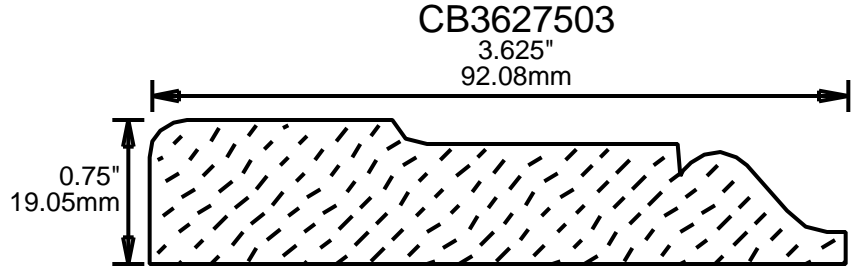

WEINIG CASING AND BASE PATTERNS

PRINT THIS SECTION

ORDERING INFORMATION

RETURN TO Table of Contents

RETURN TO Beginning of Section

WEINIG CASING AND BASE PATTERNS

**PRINT
THIS SECTION**

**RETURN TO
Beginning of Section**

CB4007500

CB3871301

3.875"
98.43mm

CB4001001

4"
101.60mm

CB4001002

4"
101.60mm

CB4005601

CB4257507

4.25"
107.95mm

0.75"
19.05mm

**PRINT
THIS SECTION**

**RETURN TO
Beginning of Section**

**RETURN TO
Table of Contents**

**ORDERING
INFORMATION**