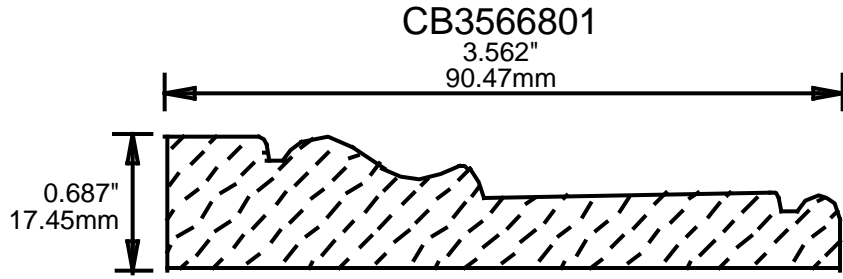

WEINIG CASING AND BASE PATTERNS

PRINT THIS SECTION

ORDERING INFORMATION

RETURN TO Table of Contents

RETURN TO Beginning of Section

WEINIG CASING AND BASE PATTERNS

**PRINT
THIS SECTION**

**RETURN TO
Beginning of Section**

CB4007500

CB3871301

3.875"
98.43mm

CB4001001

4"
101.60mm

CB4001002

4"
101.60mm

CB4005601

CB4257507

4.25"
107.95mm

0.75"
19.05mm

**PRINT
THIS SECTION**

**RETURN TO
Beginning of Section**

**RETURN TO
Table of Contents**

**ORDERING
INFORMATION**