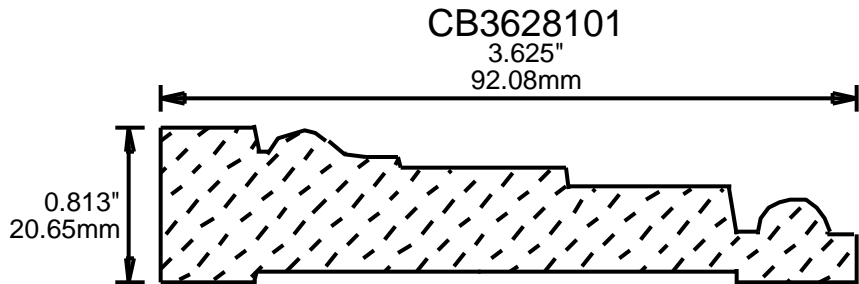

WEINIG CASING AND BASE PATTERNS

PRINT THIS SECTION

ORDERING INFORMATION

RETURN TO Table of Contents

RETURN TO Beginning of Section

WEINIG CASING AND BASE PATTERNS

**PRINT
THIS SECTION**

**RETURN TO
Beginning of Section**

CB4007500

CB3871301

3.875"
98.43mm

CB4001001

4"
101.60mm

CB4001002

4"
101.60mm

CB4005601

CB4257507

4.25"
107.95mm

0.75"
19.05mm

**PRINT
THIS SECTION**

**RETURN TO
Beginning of Section**

**RETURN TO
Table of Contents**

**ORDERING
INFORMATION**