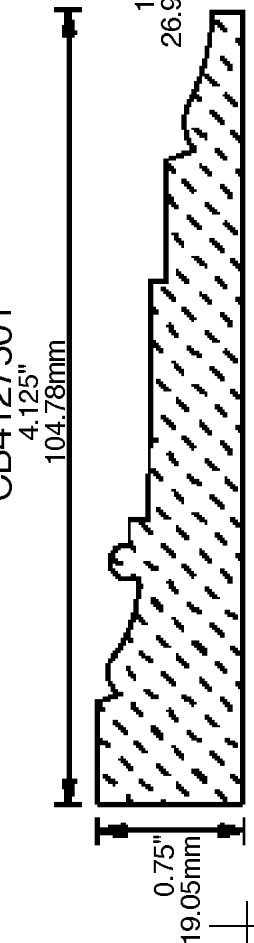

WEINIG CASING AND BASE PATTERNS

CB4121001

CB4127501

**PRINT
THIS SECTION**

**ORDERING
INFORMATION**

**RETURN TO
Table of Contents**

**RETURN TO
Beginning of Section**