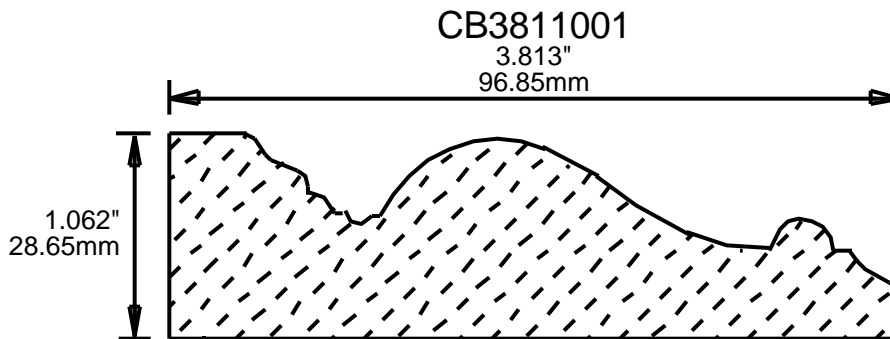

WEINIG CASING AND BASE PATTERNS

PRINT THIS SECTION

ORDERING INFORMATION

RETURN TO Table of Contents

RETURN TO Beginning of Section