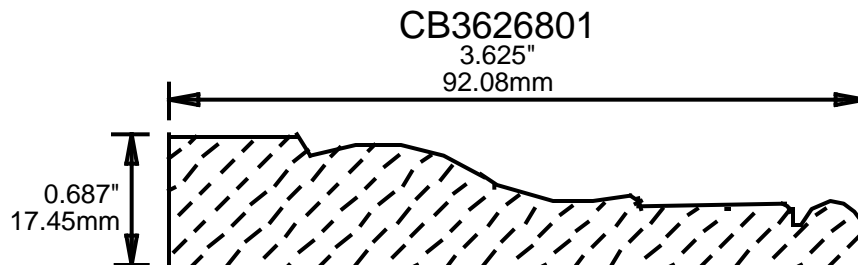

WEINIG CASING AND BASE PATTERNS

PRINT THIS SECTION

ORDERING INFORMATION

RETURN TO Table of Contents

RETURN TO Beginning of Section

WEINIG CASING AND BASE PATTERNS

**PRINT
THIS SECTION**

**RETURN TO
Beginning of Section**

CB4007500

CB3871301

3.875"
98.43mm

CB4001001

4"
101.60mm

CB4001002

4"
101.60mm

CB4005601