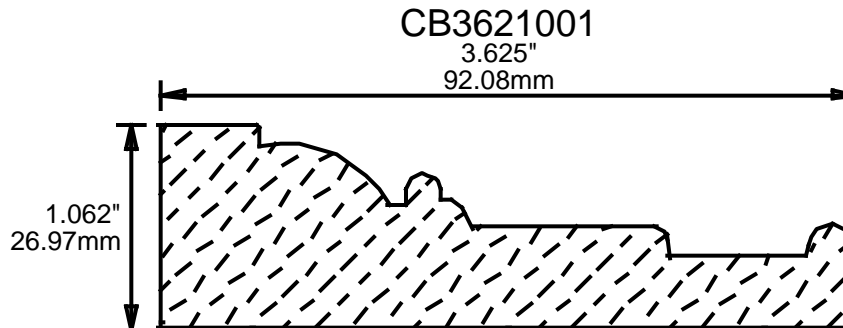

WEINIG CASING AND BASE PATTERNS

PRINT THIS SECTION

ORDERING INFORMATION

RETURN TO Table of Contents

RETURN TO Beginning of Section

WEINIG CASING AND BASE PATTERNS

**PRINT
THIS SECTION**

**RETURN TO
Beginning of Section**

CB4007500

CB3871301

3.875"
98.43mm

CB4001001

4"
101.60mm

CB4001002

4"
101.60mm

CB4005601

CB4257507

4.25"
107.95mm

0.75"
19.05mm

**PRINT
THIS SECTION**

**RETURN TO
Beginning of Section**

**RETURN TO
Table of Contents**

**ORDERING
INFORMATION**