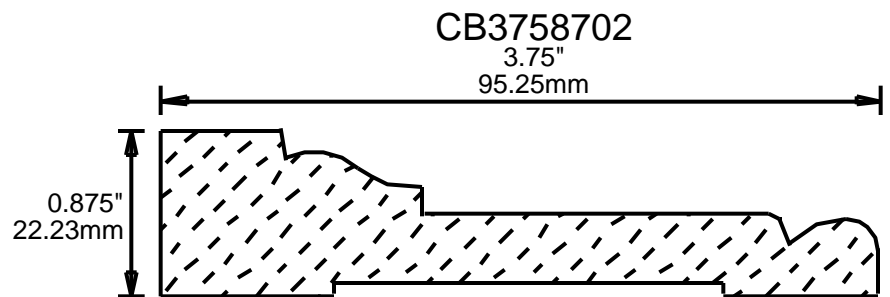

WEINIG CASING AND BASE PATTERNS

PRINT THIS SECTION

ORDERING INFORMATION

RETURN TO Table of Contents

RETURN TO Beginning of Section