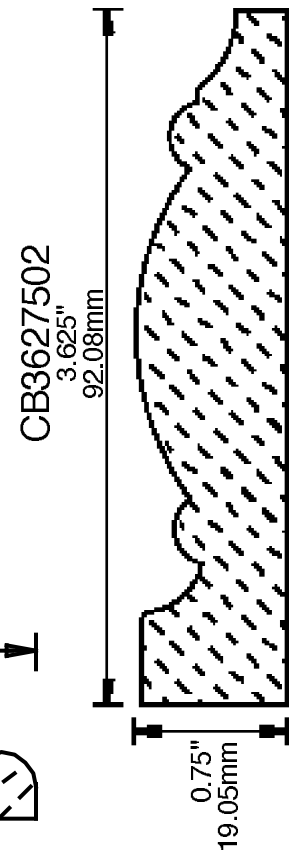

WEINIG CASING AND BASE PATTERNS

PRINT THIS SECTION

ORDERING INFORMATION

RETURN TO Table of Contents

RETURN TO Beginning of Section