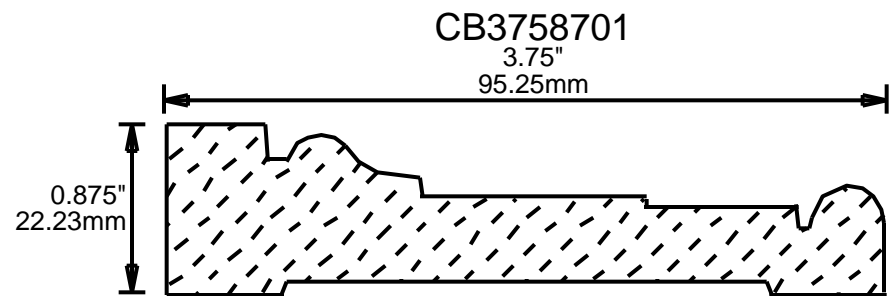

WEINIG CASING AND BASE PATTERNS

PRINT THIS SECTION

ORDERING INFORMATION

RETURN TO Table of Contents

RETURN TO Beginning of Section