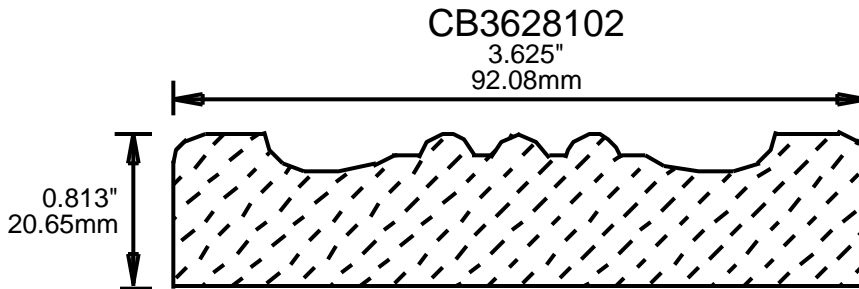

WEINIG CASING AND BASE PATTERNS

PRINT THIS SECTION

ORDERING INFORMATION

RETURN TO Table of Contents

RETURN TO Beginning of Section

WEINIG CASING AND BASE PATTERNS

**PRINT
THIS SECTION**

**RETURN TO
Beginning of Section**

CB4007500

CB3871301

3.875"
98.43mm

CB4001001

4"
101.60mm

CB4001002

4"
101.60mm

CB4005601

CB4257507

4.25"
107.95mm

0.75"
19.05mm

**PRINT
THIS SECTION**

**RETURN TO
Beginning of Section**

**RETURN TO
Table of Contents**

**ORDERING
INFORMATION**