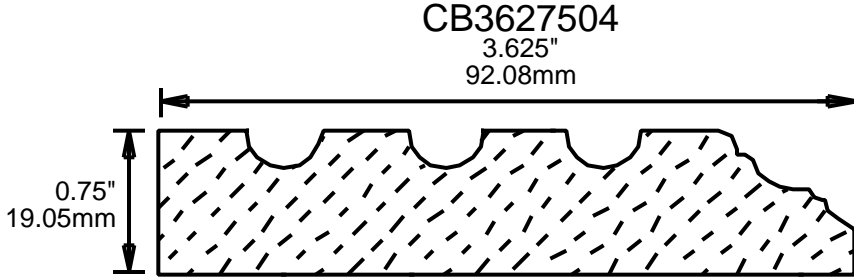

WEINIG CASING AND BASE PATTERNS

PRINT THIS SECTION

ORDERING INFORMATION

RETURN TO Table of Contents

RETURN TO Beginning of Section

WEINIG CASING AND BASE PATTERNS

**PRINT
THIS SECTION**

**RETURN TO
Beginning of Section**

CB4007500

CB3871301

3.875"
98.43mm

CB4001001

4"
101.60mm

CB4001002

4"
101.60mm

CB4005601

CB4257507

4.25"
107.95mm

0.75"
19.05mm

**PRINT
THIS SECTION**

**RETURN TO
Beginning of Section**

**RETURN TO
Table of Contents**

**ORDERING
INFORMATION**