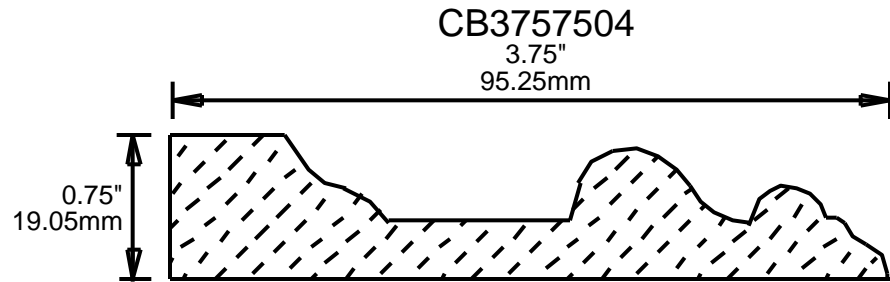

WEINIG CASING AND BASE PATTERNS

PRINT THIS SECTION

ORDERING INFORMATION

RETURN TO Table of Contents

RETURN TO Beginning of Section