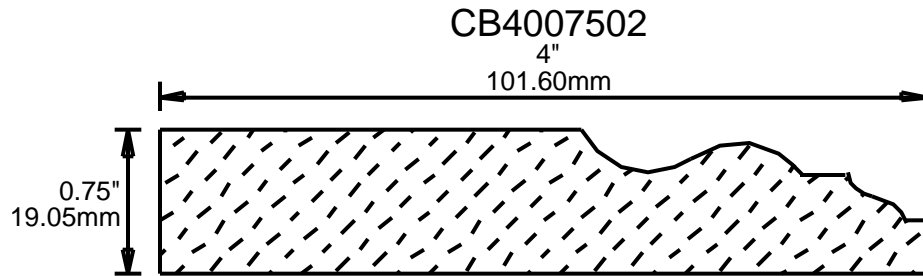

4"
101.60mm

CB4006201

4"
101.60mm

**PRINT
THIS SECTION**

**RETURN TO
Beginning of Section**

**RETURN TO
Table of Contents**

**ORDERING
INFORMATION**

WEINIG CASING AND BASE PATTERNS