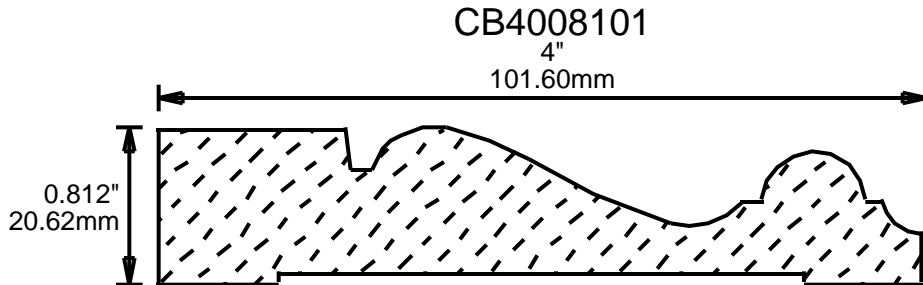

4"
101.60mm

CB4006201

4"
101.60mm

**PRINT
THIS SECTION**

**RETURN TO
Beginning of Section**

**RETURN TO
Table of Contents**

**ORDERING
INFORMATION**

WEINIG CASING AND BASE PATTERNS