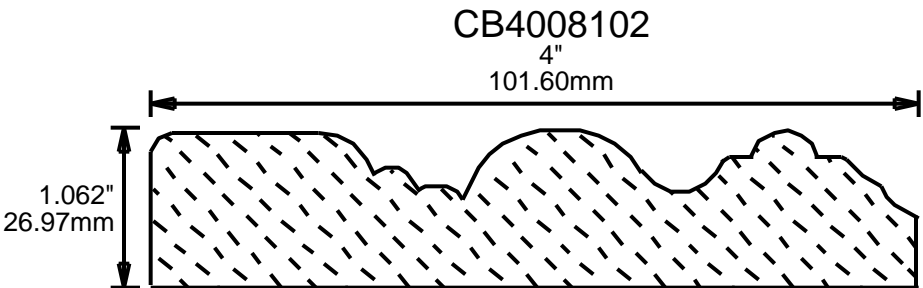

4"
101.60mm

CB4006201

4"
101.60mm

**PRINT
THIS SECTION**

**RETURN TO
Beginning of Section**

**RETURN TO
Table of Contents**

**ORDERING
INFORMATION**

WEINIG CASING AND BASE PATTERNS