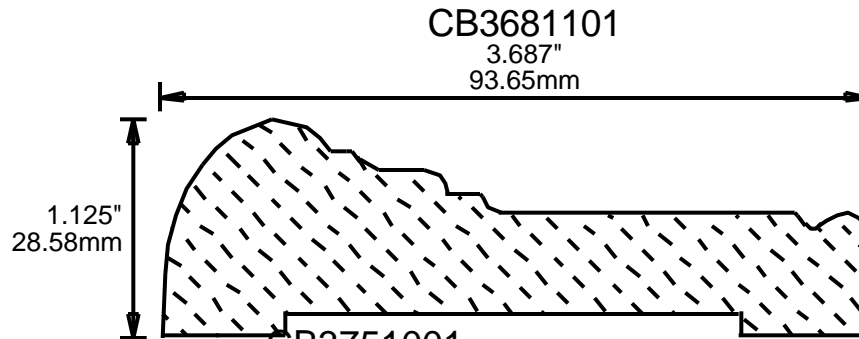

WEINIG CASING AND BASE PATTERNS

PRINT THIS SECTION

ORDERING INFORMATION

RETURN TO Table of Contents

RETURN TO Beginning of Section

WEINIG CASING AND BASE PATTERNS

**PRINT
THIS SECTION**

**RETURN TO
Beginning of Section**

CB4007500

CB3871301

3.875"
98.43mm

CB4001001

4"
101.60mm

CB4001002

4"
101.60mm

CB4005601

4"
101.60mm

CB4006201

4"
101.60mm

**PRINT
THIS SECTION**

**RETURN TO
Beginning of Section**

**RETURN TO
Table of Contents**

**ORDERING
INFORMATION**

WEINIG CASING AND BASE PATTERNS

CB4257507

4.25"
107.95mm

0.75"
19.05mm

**PRINT
THIS SECTION**

**RETURN TO
Beginning of Section**

**RETURN TO
Table of Contents**

**ORDERING
INFORMATION**