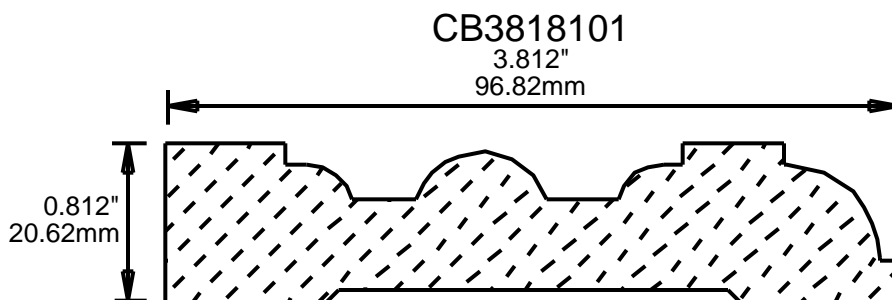

WEINIG CASING AND BASE PATTERNS

PRINT THIS SECTION

ORDERING INFORMATION

RETURN TO Table of Contents

RETURN TO Beginning of Section