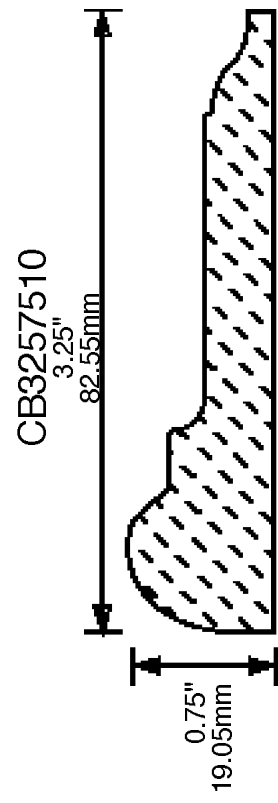

WEINIG CASING AND BASE PATTERNS

PRINT THIS SECTION

ORDERING INFORMATION

RETURN TO Table of Contents

RETURN TO Beginning of Section