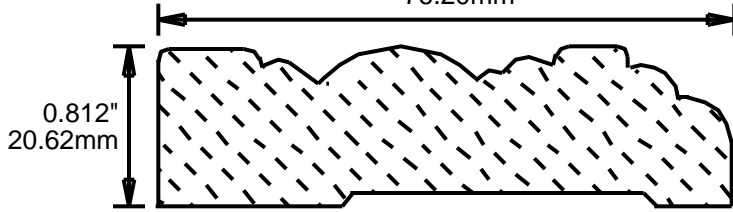

WEINIG CASING AND BASE PATTERNS

CB3008101

3"
76.20mm

CB3008103

3"
76.20mm

CB3008104

3"
76.20mm

CB3008701

3"
76.20mm

CB3008702

3"
76.20mm

CB3127501

3.125"
79.38mm

CB3127502

3.125"
79.38mm

CB3128701

3.125"
79.38mm

CB3187501

3.187"
80.95mm

CB3251000

3.25"
82.55mm

**PRINT
THIS SECTION**

**ORDERING
INFORMATION**

**RETURN TO
Table of Contents**