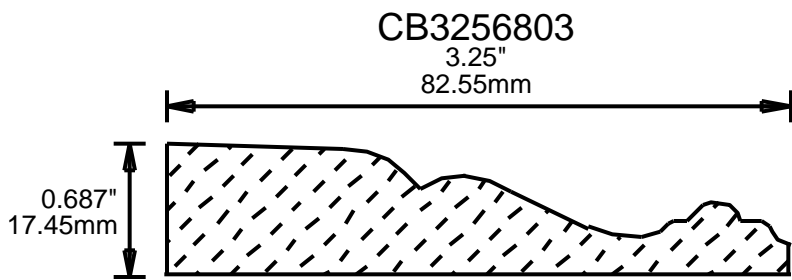

CB3256809
3.25"
82.55mm

CB3256804
3.25"
82.55mm