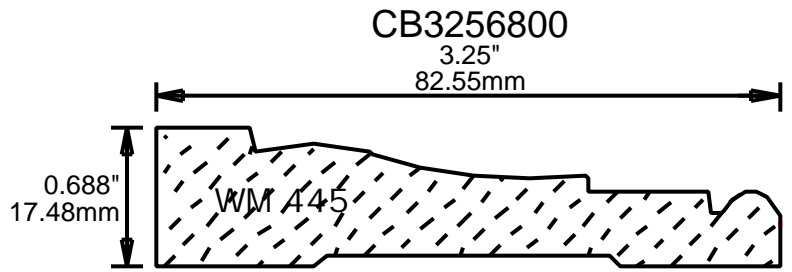

**ORDERING
INFORMATION**

**RETURN TO
Table of Contents**

**RETURN TO
Beginning of Section**

WEINIG CASING AND BASE PATTERNS

CB3256810
3.25"
82.55mm

CB3256809
3.25"
82.55mm

CB3257500
3.25"
82.55mm

CB3256811
3.25"
82.55mm