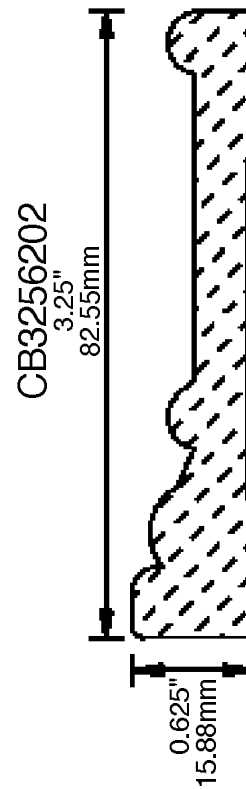

WEINIG CASING AND BASE PATTERNS

**PRINT
THIS SECTION**

**ORDERING
INFORMATION**

**RETURN TO
Table of Contents**

**RETURN TO
Beginning of Section**