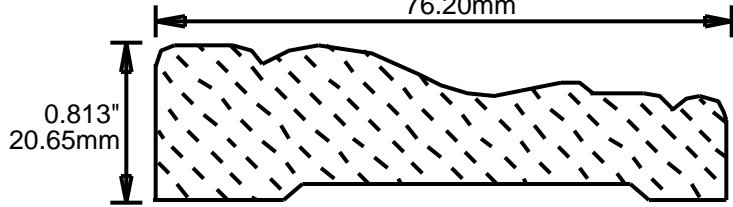

WEINIG CASING AND BASE PATTERNS

CB3008101

3"
76.20mm

CB3008103

3"
76.20mm

CB3008104

3"
76.20mm

CB3008701

3"
76.20mm

CB3008702

3"
76.20mm

CB3127501

3.125"
79.38mm

CB3127502

3.125"
79.38mm

CB3128701

3.125"
79.38mm

CB3187501

3.187"
80.95mm

CB3251000

3.25"
82.55mm

**PRINT
THIS SECTION**

**ORDERING
INFORMATION**

**RETURN TO
Table of Contents**