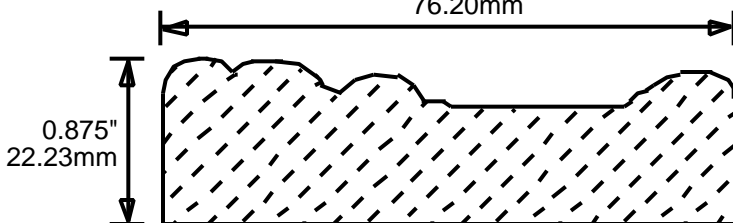

WEINIG CASING AND BASE PATTERNS

CB3008101

3"
76.20mm

CB3008103

3"
76.20mm

CB3008104

3"
76.20mm

CB3008701

3"
76.20mm

CB3008702

3"
76.20mm

CB3127501

3.125"
79.38mm

CB3127502

3.125"
79.38mm

CB3128701

3.125"
79.38mm

CB3187501

3.187"
80.95mm

CB3251000

3.25"
82.55mm

**PRINT
THIS SECTION**

**ORDERING
INFORMATION**

**RETURN TO
Table of Contents**