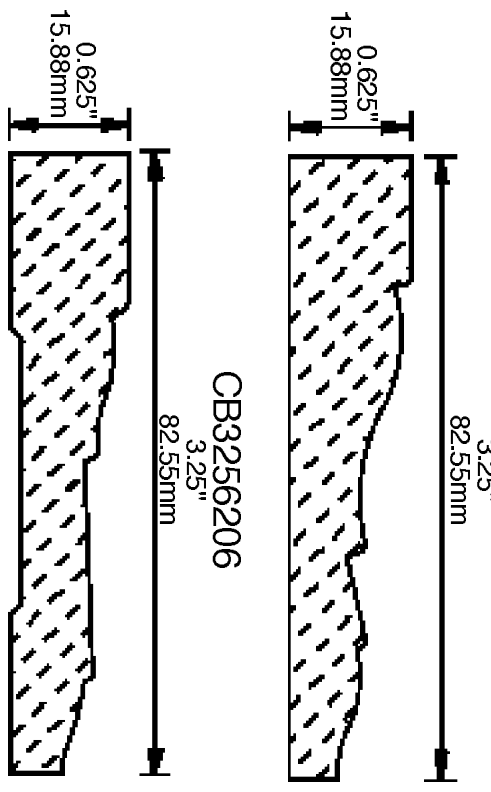

WEINIG CASING AND BASE PATTERNS

PRINT THIS SECTION

RETURN TO Beginning of Section

RETURN TO Table of Contents

ORDERING INFORMATION