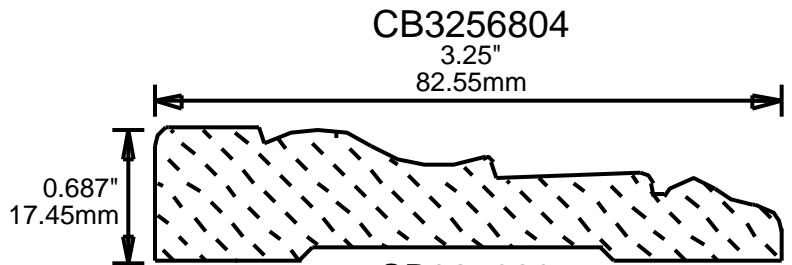

CB3256805
3.25"
82.55mm