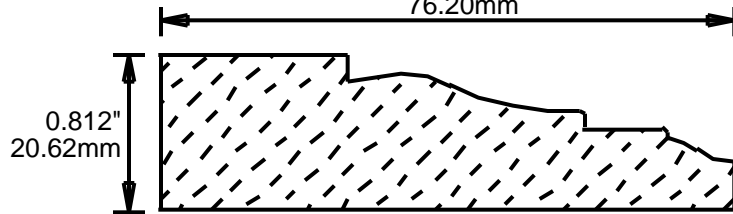

WEINIG CASING AND BASE PATTERNS

CB3008101

3"
76.20mm

CB3008103

3"
76.20mm

CB3008104

3"
76.20mm

CB3008701

3"
76.20mm

CB3008702

3"
76.20mm

CB3127501

3.125"
79.38mm

CB3127502

3.125"
79.38mm

CB3128701

3.125"
79.38mm

CB3187501

3.187"
80.95mm

CB3251000

3.25"
82.55mm

**PRINT
THIS SECTION**

**ORDERING
INFORMATION**

**RETURN TO
Table of Contents**