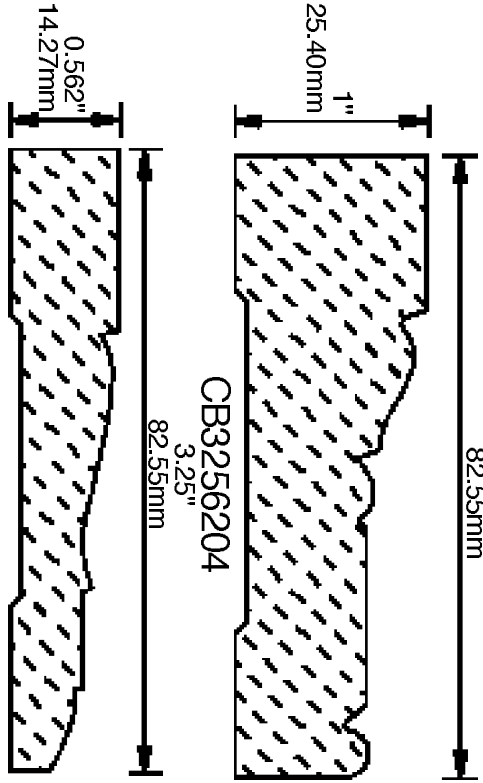

WEINIG CASING AND BASE PATTERNS

PRINT THIS SECTION

RETURN TO Beginning of Section

RETURN TO Table of Contents

ORDERING INFORMATION