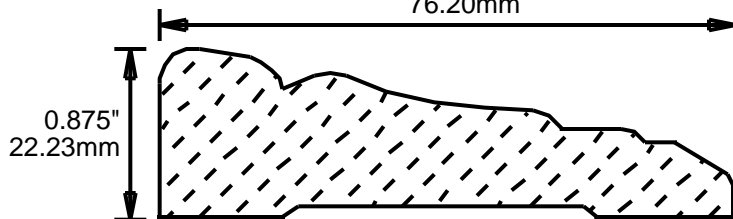

WEINIG CASING AND BASE PATTERNS

CB3008101

3"
76.20mm

CB3008103

3"
76.20mm

CB3008104

3"
76.20mm

CB3008701

3"
76.20mm

CB3008702

3"
76.20mm

CB3127501

3.125"
79.38mm

CB3127502

3.125"
79.38mm

CB3128701

3.125"
79.38mm

CB3187501

3.187"
80.95mm

CB3251000

3.25"
82.55mm

**PRINT
THIS SECTION**

**ORDERING
INFORMATION**

**RETURN TO
Table of Contents**