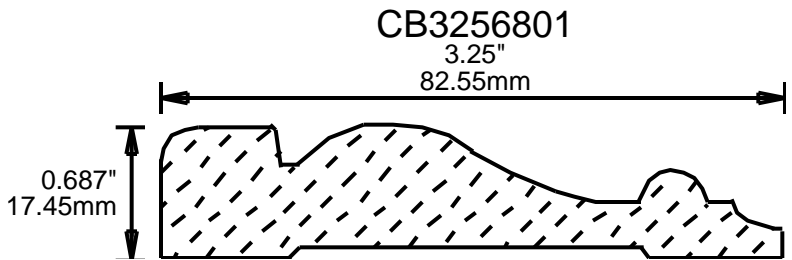

CB3256809
3.25"
82.55mm

CB3256803
3.25"
82.55mm