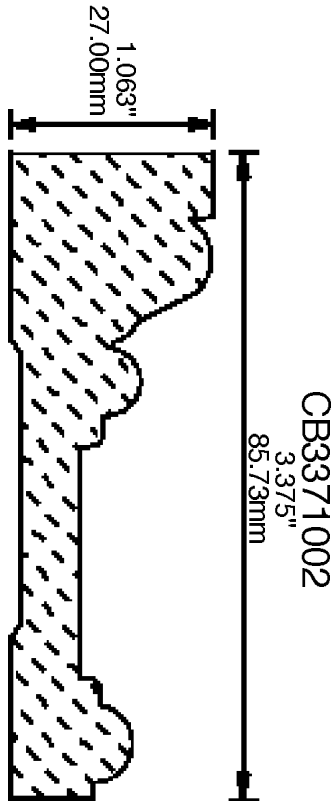

WEINIG CASING AND BASE PATTERNS

**PRINT
THIS SECTION**

**RETURN TO
Beginning of Section**

**RETURN TO
Table of Contents**

**ORDERING
INFORMATION**