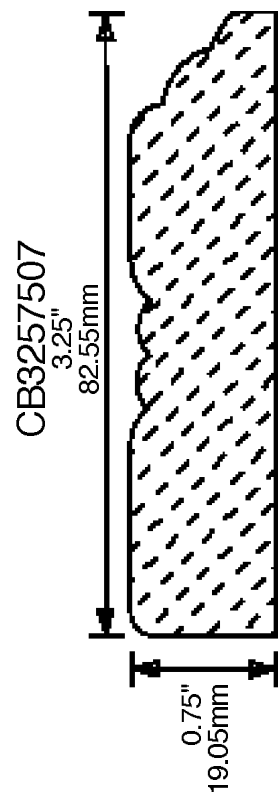

WEINIG CASING AND BASE PATTERNS

PRINT THIS SECTION

ORDERING INFORMATION

RETURN TO Table of Contents

RETURN TO Beginning of Section